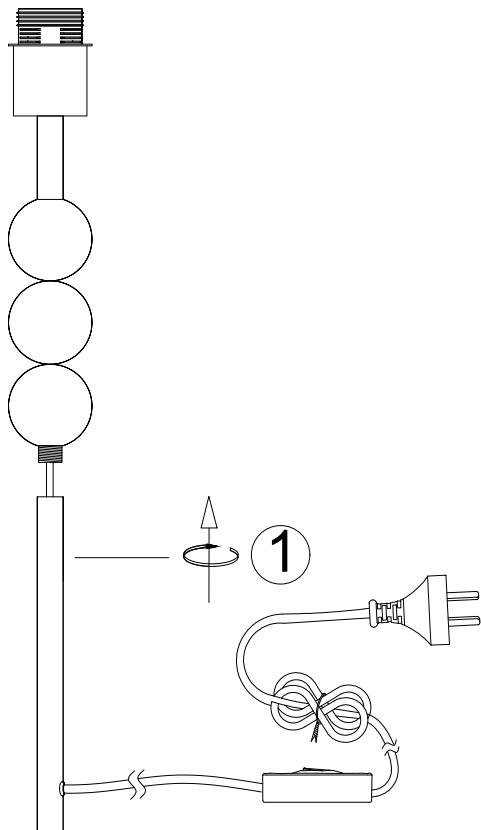

ITEM NO.: POETIX TL

- Disclaimer:
-  Tools not included
 -  Shade ring attached on lamp holder
 -  Globe(s) not included

IP20

240V ~ 50Hz E27 Max.25Wx1

NOTE: GLOBE NOT INCLUDED

Telbix.