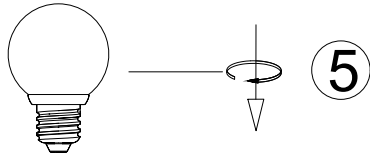

ITEM NO.: POETIX TL

- Disclaimer:
-  Tools not included
 -  Shade ring attached on lamp holder
 -  Globe(s) not included

IP20

240V ~ 50Hz E27 Max.25Wx1

NOTE: GLOBE NOT INCLUDED

Telbix.