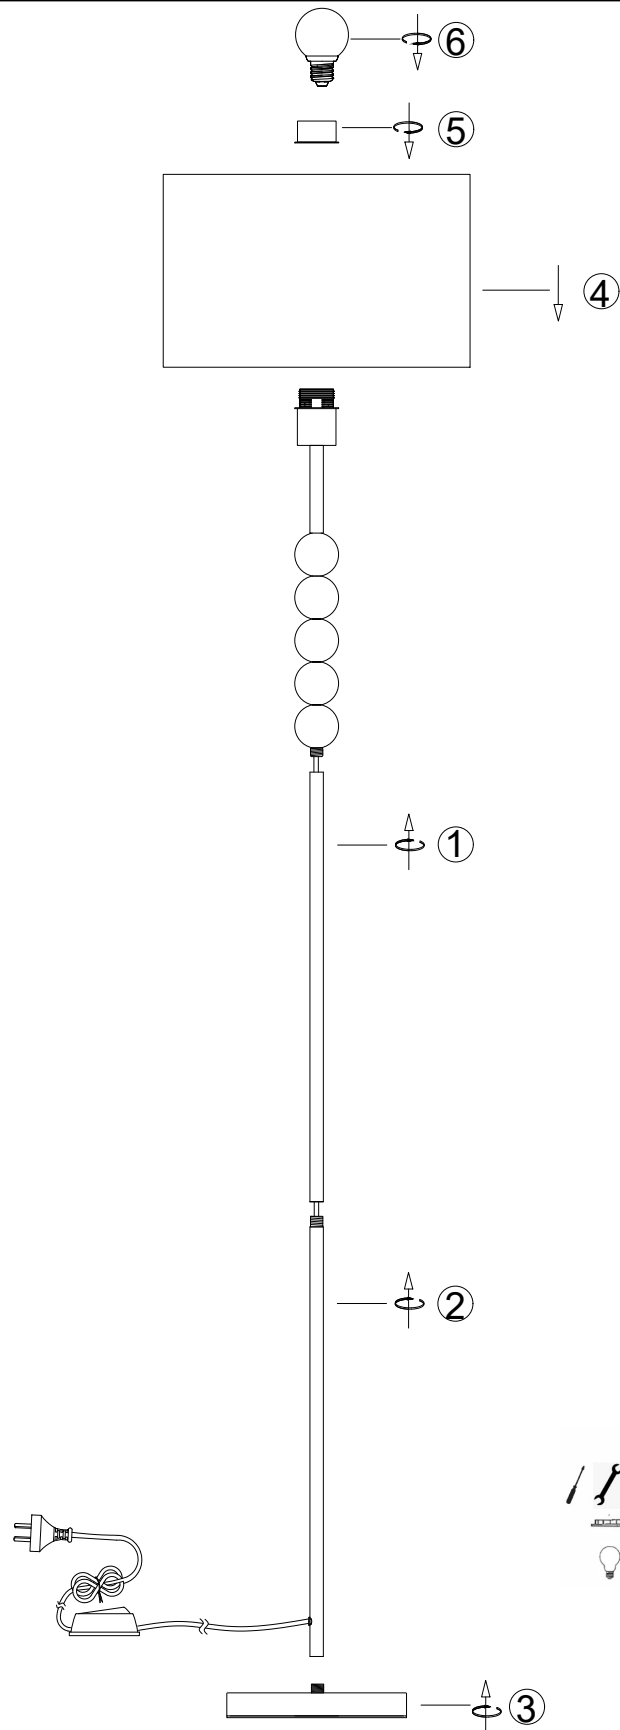

ITEM NO.: POETIX FL

IP20

240V ~ 50Hz E27 Max.25Wx1

NOTE: GLOBE NOT INCLUDED

Telbix.