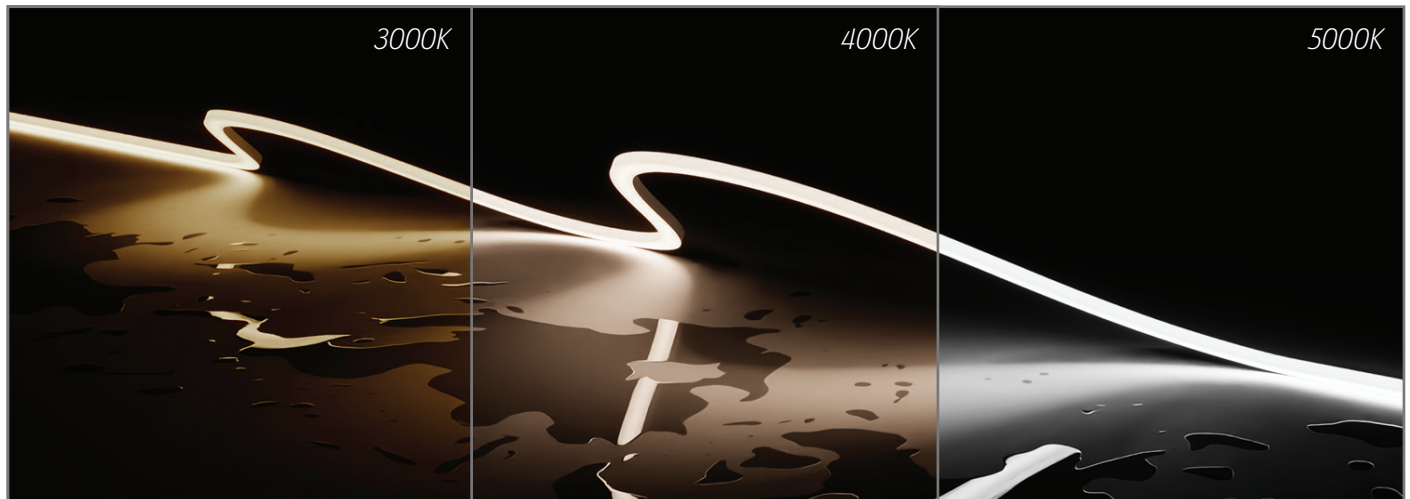

## Pleo-14.4-T LED Striplight

### Description

Create a vibrant living or working space with the latest Pleo Series Neon Flex lighting technology from Domus Lighting. The Pleo series is available in both a front facing and side facing view to suit both horizontal and vertical illumination applications in a low voltage and safe polyurethane enclosure complete with mounting clips for easy installation. Available in three colour temperatures with a high CRI90 colour rendering index and high weatherproof rating, this latest addition from Domus Lighting will be the perfect solution for your flexible lighting needs including illuminating ceiling and floor coves, windows, walls, signs and much much more.

### Specification Features

Colours:	3 colours
Light Source:	2835 SMD LED
LED Type:	San'an
Colour Temperature:	3000K, 4000K & 5000K
Lumen Output per metre:	1181lm, 1253lm, 1253lm
CRI:	90
Number of LED per metre:	140
Wattage per metre:	14.4W
Input Voltage:	24VDC
Beam angle:	120°
Wiring:	Parallel
IP Rating:	IP67
Cutting Increments/Sections:	50mm
Requires:	24VDC constant voltage driver
Dimmable:	Yes*
IES files:	Yes**
Operating Temperature:	-15°C to 85°C