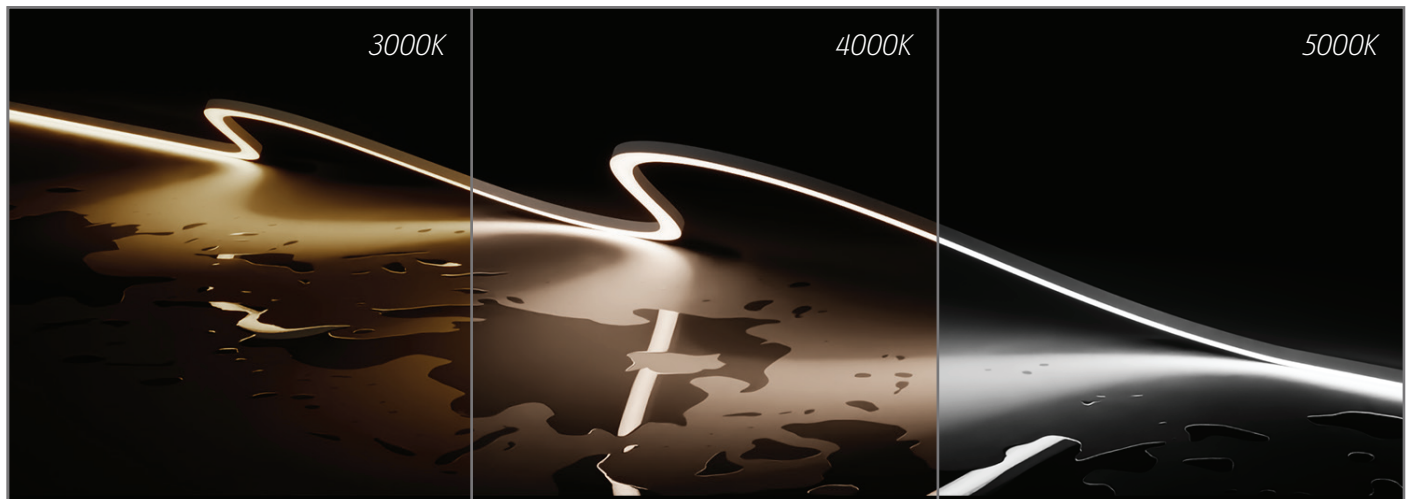

## Pleo-14.4-S LED Striplight

### Description

Create a vibrant living or working space with the latest Pleo Series Neon Flex lighting technology from Domus Lighting. The Pleo series is available in both a front facing and side facing view to suit both horizontal and vertical illumination applications in a low voltage and safe polyurethane enclosure complete with mounting clips for easy installation. Available in three colour temperatures with a high CRI90 colour rendering index and high weatherproof rating, this latest addition from Domus Lighting will be the perfect solution for your flexible lighting needs including illuminating ceiling and floor coves, windows, walls, signs and much much more.

### Specification Features

Colours:	3 colours
Light Source:	2835 SMD LED
LED Type:	San'an
Colour Temperature:	3000K, 4000K & 5000K
Lumen Output per metre:	320lm, 346lm, 370lm
CRI:	90
Number of LED per metre:	140
Wattage per metre:	14.4W
Input Voltage:	24VDC
Beam angle:	120°
Wiring:	Parallel
IP Rating:	IP67
Cutting Increments/Sections:	50mm
Requires:	24VDC constant voltage driver
Dimmable:	Yes*
IES files:	Yes**
Operating Temperature:	-15°C to 85°C