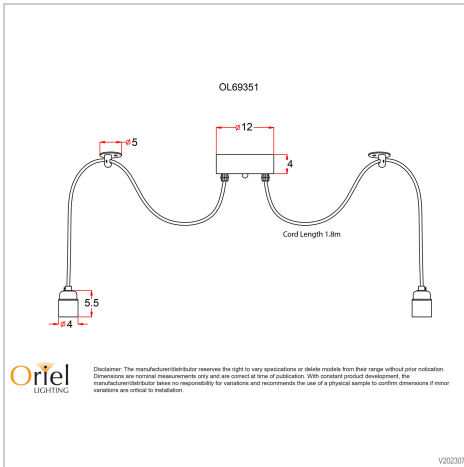

Supplier Code	OL69351WH
UPI	9324879207263
Electrician To Install	This fitting should be installed by a licenced electrician
Warranty / Guarantee	12 Month Replacement Guarantee

Images

Unless stated, fittings do not include globes (bulbs). No representations are made as to the suitability of this product for your application. All fixed lights (other than DIY lights) should be installed by a licensed electrical contractor. Due to continuing product development, some specifications may change over time. Refer to our detailed Terms and Conditions, online at: www.oriel-lighting.com.au | Details and specifications are current at the time of printing, and with constant product development, subject to change.

(c) Oriel Lighting

quality lighting at affordable prices | specifications subject to change without notice - check the website for the latest information | www.oriel-lighting.com.au