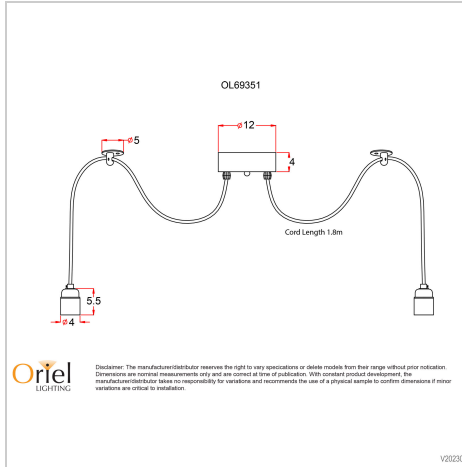

Supplier Code	OL69351BK
UPI	9324879207256
Electrician To Install	This fitting should be installed by a licenced electrician
Warranty / Guarantee	12 Month Replacement Guarantee

Images

Unless stated, fittings do not include globes (bulbs). No representations are made as to the suitability of this product for your application. All fixed lights (other than DIY lights) should be installed by a licensed electrical contractor. Due to continuing product development, some specifications may change over time. Refer to our detailed Terms and Conditions, online at: www.oriel-lighting.com.au | Details and specifications are current at the time of printing, and with constant product development, subject to change.

(c) Oriel Lighting

quality lighting at affordable prices | specifications subject to change without notice - check the website for the latest information | www.oriel-lighting.com.au