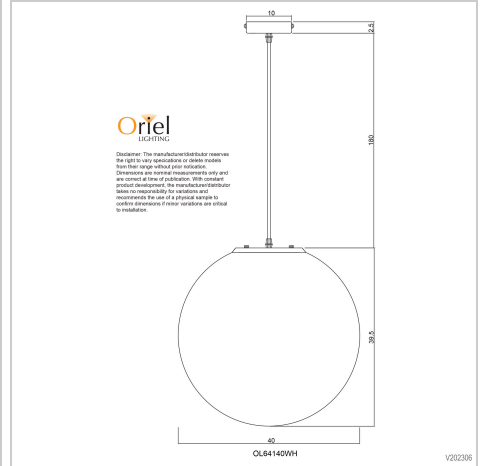

IP Rating	IP20
Supplier Code	OL64140WH
UPI	9324879205726
Electrician To Install	This fitting should be installed by a licenced electrician
Warranty / Guarantee	12 Month Replacement Guarantee

Images

Unless stated, fittings do not include globes (bulbs). No representations are made as to the suitability of this product for your application. All fixed lights (other than DIY lights) should be installed by a licensed electrical contractor. Due to continuing product development, some specifications may change over time. Refer to our detailed Terms and Conditions, online at: www.oriel-lighting.com.au | Details and specifications are current at the time of printing, and with constant product development, subject to change.

(c) Oriel Lighting

quality lighting at affordable prices | specifications subject to change without notice - check the website for the latest information | www.oriel-lighting.com.au