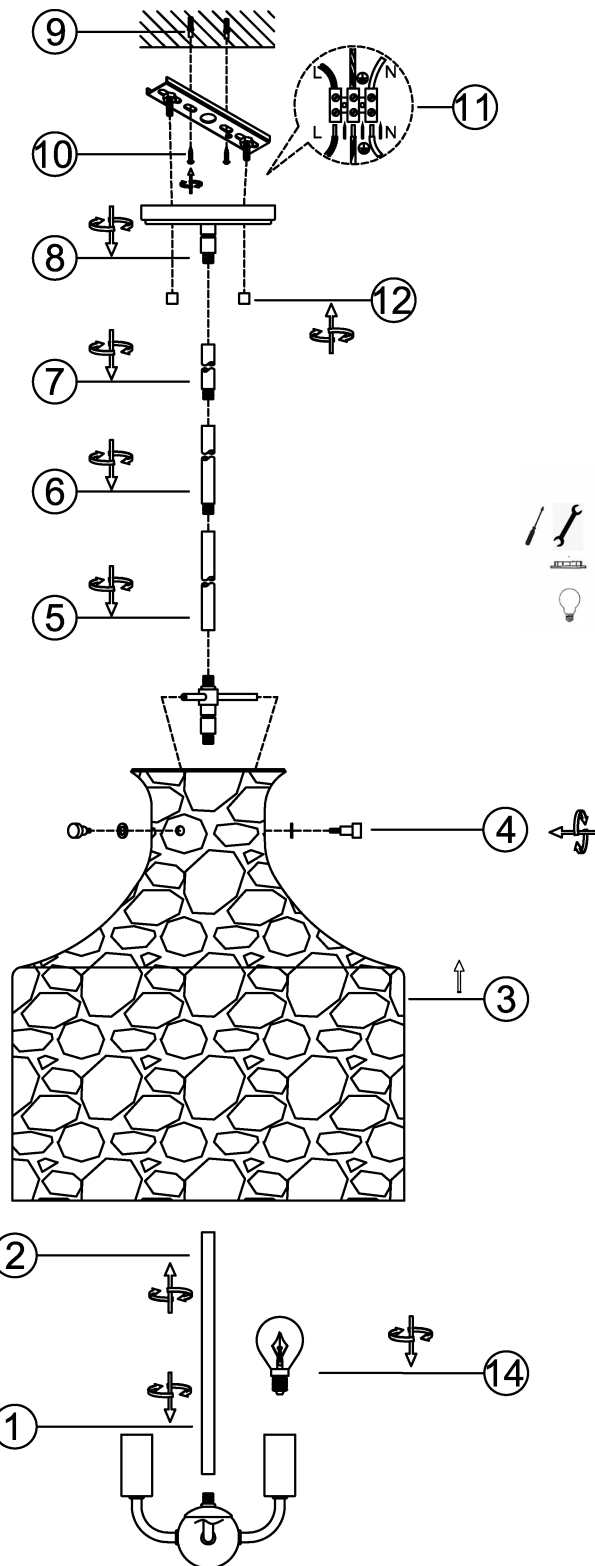

ITEM NO.:PERRON PE4

- Disclaimer:
-  Tools not included
 -  Shade ring attached on lamp holder
 -  Globe(s) not included

240V ~ 50Hz E14 Max. 25W x 4

NOTE: GLOBE NOT INCLUDED

IMPORTANT

Must be installed by a qualified electrical contractor. Install in accordance with AS/NZS3000