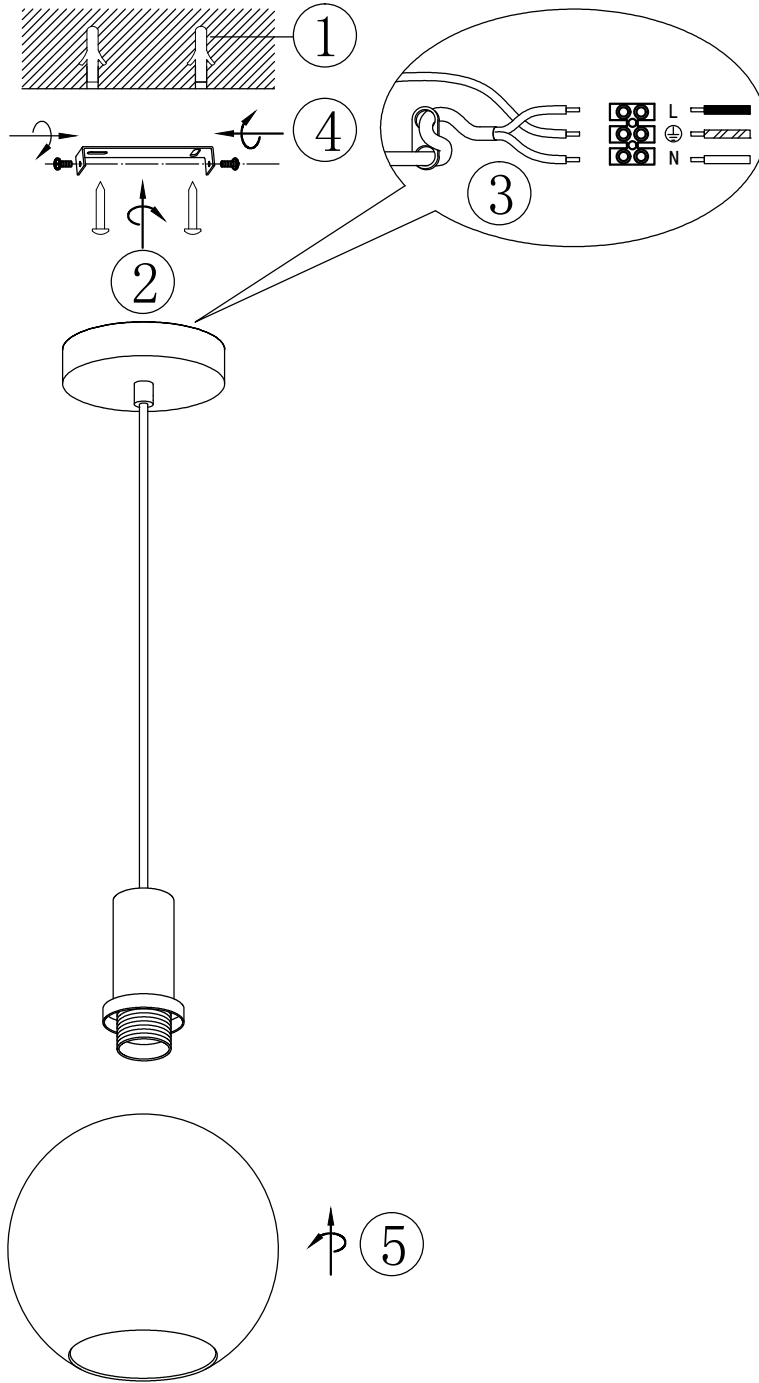

ITEM NO.:PATINO PE20

Disclaimer:
Tools not included
Shade ring attached on lamp holder
Globe(s) not included

Telbix.

240V ~ 50Hz E27 Max.25Wx1

NOTE:GLOBE NOT INCLUDED

IMPORTANT
Must be installed by
a qualified electrical
contractor.
Install in accordance
with AS/NZS 3000