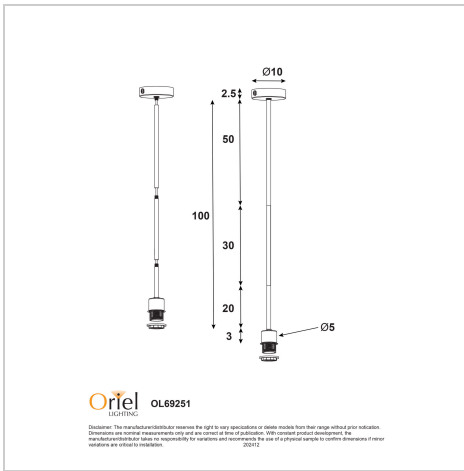

UPI	9324879206884
Electrician To Install	This fitting should be installed by a licenced electrician
Warranty / Guarantee	12 Month Replacement Guarantee

Images

Unless stated, fittings do not include globes (bulbs). No representations are made as to the suitability of this product for your application. All fixed lights (other than DIY lights) should be installed by a licensed electrical contractor. Due to continuing product development, some specifications may change over time. Refer to our detailed Terms and Conditions, online at: www.oriel-lighting.com.au | Details and specifications are current at the time of printing, and with constant product development, subject to change.

(c) Oriel Lighting

quality lighting at affordable prices | specifications subject to change without notice - check the website for the latest information | www.oriel-lighting.com.au