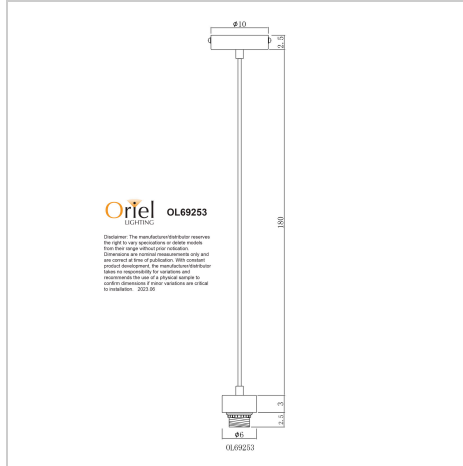

product specification

www.oriel-lighting.com.au

PARTI CORD WHITE

SKU:OL69253WH

White metalware and cord suspension with an E27 lampholder. Shades and glasses sold separately, require a shade ring 43mm in diameter. Once installed (by an electrician), the shades can be easily changed as the décor or mood changes.

Additional information

Shipping Weight	0.5 kg
Shipping Carton Dimensions	13.5 × 13.0 × 10.5 cm
Brand	Oriel Lighting
Colour	White
Globe Qty	1
Globe Type	E27
Max. Wattage	60W
Globe Included	NO
Recommended Globe	A-LED-7107240
Voltage	240V
Overall Height	180
Overall Width	10
Overall Depth	10
Fitting Canopy	10
Fitting Diameter	6
Fitting Suspension	180
Cord / Wire Material	WHITE PVC

Primary Material	METAL
Supplier Code	OL69253WH
UPI	9324879206921
Electrician To Install	This fitting should be installed by a licenced electrician
Warranty / Guarantee	12 Month Replacement Guarantee

Images