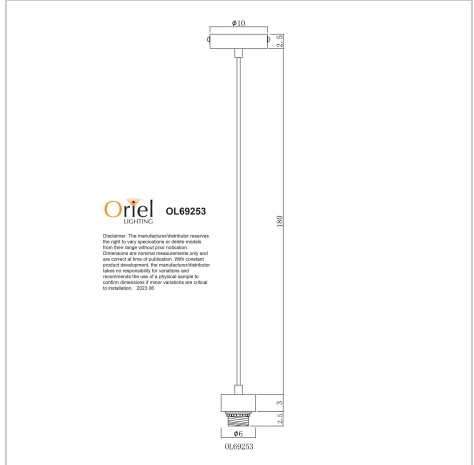

Primary Material	METAL
PLU	76535
Supplier Code	OL69254BK
UPI	9324879224550
Electrician To Install	This fitting should be installed by a licenced electrician
Warranty / Guarantee	12 Month Replacement Guarantee

Images

Unless stated, fittings do not include globes (bulbs). No representations are made as to the suitability of this product for your application. All fixed lights (other than DIY lights) should be installed by a licensed electrical contractor. Due to continuing product development, some specifications may change over time. Refer to our detailed Terms and Conditions, online at: www.oriel-lighting.com.au | Details and specifications are current at the time of printing, and with constant product development, subject to change.

(c) Oriel Lighting

quality lighting at affordable prices | specifications subject to change without notice - check the website for the latest information | www.oriel-lighting.com.au