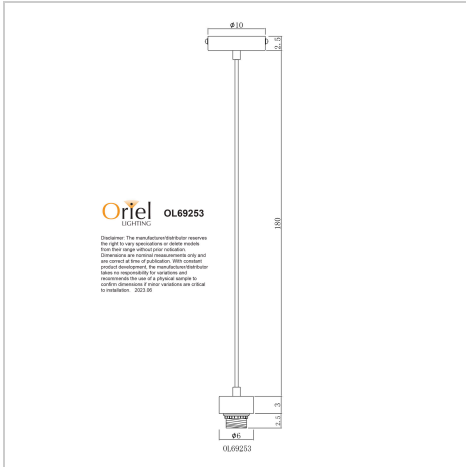

Supplier Code	OL69253BC
UPI	9324879206891
Electrician To Install	This fitting should be installed by a licenced electrician
Warranty / Guarantee	12 Month Replacement Guarantee

Images

Unless stated, fittings do not include globes (bulbs). No representations are made as to the suitability of this product for your application. All fixed lights (other than DIY lights) should be installed by a licensed electrical contractor. Due to continuing product development, some specifications may change over time. Refer to our detailed Terms and Conditions, online at: www.oriel-lighting.com.au | Details and specifications are current at the time of printing, and with constant product development, subject to change.

(c) Oriel Lighting

quality lighting at affordable prices | specifications subject to change without notice - check the website for the latest information | www.oriel-lighting.com.au