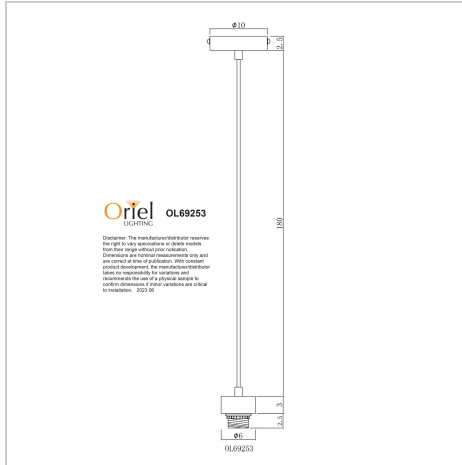

product specification

www.oriel-lighting.com.au

PARTI CORD BLACK

SKU:OL69253BK

Black metalware and black cord suspension with an E27 lampholder. Shades and glasses sold separately, require a shade ring 43mm in diameter. Once installed (by an electrician), the shades can be easily changed as the décor or mood changes.

Additional information

Shipping Weight	0.5 kg
Shipping Carton Dimensions	13.5 × 13.0 × 10.5 cm
Brand	Oriel Lighting
Colour	BLACK
Globe Qty	1
Globe Type	E27
Max. Wattage	60W
Globe Included	NO
Recommended Globe	A-LED-7107240
Voltage	240V
Overall Height	180
Overall Width	10
Overall Depth	10
Fitting Canopy	10
Fitting Diameter	6
Fitting Suspension	180
Primary Material	METAL

Supplier Code	OL69253BK
UPI	9324879206808
Electrician To Install	This fitting should be installed by a licenced electrician
Warranty / Guarantee	12 Month Replacement Guarantee

Images

Unless stated, fittings do not include globes (bulbs). No representations are made as to the suitability of this product for your application. All fixed lights (other than DIY lights) should be installed by a licensed electrical contractor. Due to continuing product development, some specifications may change over time. Refer to our detailed Terms and Conditions, online at: www.oriel-lighting.com.au | Details and specifications are current at the time of printing, and with constant product development, subject to change.