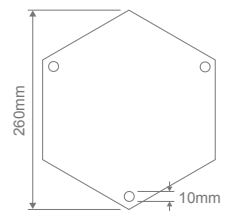

- Wall Bracket
- Pillar Mount
- Post Top
- Pendant
- Wall Mounted
- Single Head on Post (1.32m, 1.96m, 2.37m)
- Twin Head on Post (1.49m, 2.11m, 2.47m, 2.4m "Curved Arm")
- Triple Head on Post (2.47m, 2.4m "Curved Arm")

Diagrams / Additional

Order Code:	Colour	Globe
15140		2xB22
15141		2xB22
15142		2xB22
15143		2xB22
15145		2xB22

GT-236 Single Head on Post 1.94m

Diagrams / Additional

Order Code:	Colour	Globe
15146		1xB22
15147		1xB22
15148		1xB22
15149		1xB22
15151		1xB22

Paris

Multiple Application Exterior Light

GT-237 Twin Head on Post 2.09m

Diagrams / Additional

Order Code:	Colour	Globe
15152		2xB22
15153		2xB22
15154		2xB22
15155		2xB22
15157		2xB22

GT-238 Single Head on Post 2.3m

Diagrams / Additional

Order Code:	Colour	Globe
15158		1xB22
15159		1xB22
15160		1xB22
15161		1xB22
15163		1xB22

GT-240 Twin Head on Post 2.45m

Diagrams / Additional

Order Code:	Colour	Globe
15164		2xB22
15165		2xB22
15166		2xB22
15167		2xB22
15169		2xB22