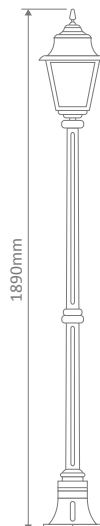

- Wall Bracket
- Pillar Mount
- Post Top
- Pendant
- Wall Mounted
- Single Head on Post (1.32m, 1.96m, 2.37m)
- Twin Head on Post (1.49m, 2.11m, 2.47m, 2.4m "Curved Arm")
- Triple Head on Post (2.47m, 2.4m "Curved Arm")

Paris

Multiple Application Exterior Light

GT-249 Post Top

Diagrams / Additional

Order Code:	Colour	Globe
15182		1xB22
15183		1xB22
15184		1xB22
15185		1xB22
15187		1xB22

GT-230 Pendant

Diagrams / Additional

Diagrams / Additional

Order Code:	Colour	Globe
15140		2xB22
15141		2xB22
15142		2xB22
15143		2xB22
15145		2xB22

GT-236 Single Head on Post 1.94m

Diagrams / Additional

Order Code:	Colour	Globe
15146		1xB22
15147		1xB22
15148		1xB22
15149		1xB22
15151		1xB22

Diagrams / Additional

Order Code:	Colour	Globe
15158		1xB22
15159		1xB22
15160		1xB22
15161		1xB22
15163		1xB22

GT-240 Twin Head on Post 2.45m

Diagrams / Additional

Order Code:	Colour	Globe
15164		2xB22
15165		2xB22
15166		2xB22
15167		2xB22
15169		2xB22