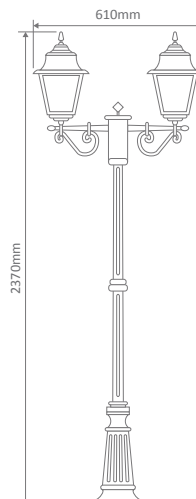

- Wall Bracket
- Pillar Mount
- Post Top
- Pendant
- Wall Mounted
- Single Head on Post (1.32m, 1.96m, 2.37m)
- Twin Head on Post (1.49m, 2.11m, 2.47m, 2.4m "Curved Arm")
- Triple Head on Post (2.47m, 2.4m "Curved Arm")

Diagrams / Additional

Order Code:	Colour	Globe
15140		2xB22
15141		2xB22
15142		2xB22
15143		2xB22
15145		2xB22

GT-236 Single Head on Post 1.94m

Diagrams / Additional

Order Code:	Colour	Globe
15146		1xB22
15147		1xB22
15148		1xB22
15149		1xB22
15151		1xB22

Paris

Multiple Application Exterior Light

GT-237 Twin Head on Post 2.09m

Diagrams / Additional

Order Code:	Colour	Globe
15152		2xB22
15153		2xB22
15154		2xB22
15155		2xB22
15157		2xB22

GT-238 Single Head on Post 2.3m

Diagrams / Additional

Order Code:	Colour	Globe
15158		1xB22
15159		1xB22
15160		1xB22
15161		1xB22
15163		1xB22

GT-240 Twin Head on Post 2.45m

Diagrams / Additional

Order Code:	Colour	Globe
15164		2xB22
15165		2xB22
15166		2xB22
15167		2xB22
15169		2xB22