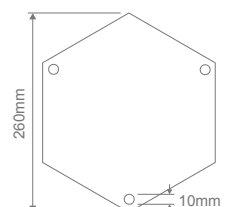

- Wall Bracket
- Pillar Mount
- Post Top
- Pendant
- Wall Mounted
- Single Head on Post (1.32m, 1.96m, 2.37m)
- Twin Head on Post (1.49m, 2.11m, 2.47m, 2.4m "Curved Arm")
- Triple Head on Post (2.47m, 2.4m "Curved Arm")

Diagrams / Additional

Order Code:	Colour	Globe
15140		2xB22
15141		2xB22
15142		2xB22
15143		2xB22
15145		2xB22

GT-236 Single Head on Post 1.94m

Diagrams / Additional

Order Code:	Colour	Globe
15146		1xB22
15147		1xB22
15148		1xB22
15149		1xB22
15151		1xB22

Paris

Multiple Application Exterior Light

GT-237 Twin Head on Post 2.09m

Diagrams / Additional

Order Code:	Colour	Globe
15152		2xB22
15153		2xB22
15154		2xB22
15155		2xB22
15157		2xB22

GT-238 Single Head on Post 2.3m

Diagrams / Additional

Order Code:	Colour	Globe
15158		1xB22
15159		1xB22
15160		1xB22
15161		1xB22
15163		1xB22

GT-240 Twin Head on Post 2.45m

Diagrams / Additional

Order Code:	Colour	Globe
15164		2xB22
15165		2xB22
15166		2xB22
15167		2xB22
15169		2xB22