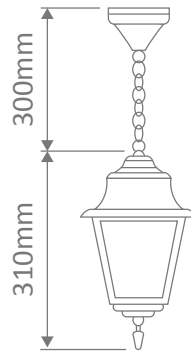

- Wall Bracket
- Pillar Mount
- Post Top
- Pendant
- Wall Mounted
- Single Head on Post (1.32m, 1.96m, 2.37m)
- Twin Head on Post (1.49m, 2.11m, 2.47m, 2.4m "Curved Arm")
- Triple Head on Post (2.47m, 2.4m "Curved Arm")

Paris

Multiple Application Exterior Light

GT-249 Post Top

Diagrams / Additional

Order Code:	Colour	Globe
15182		1xB22
15183		1xB22
15184		1xB22
15185		1xB22
15187		1xB22

GT-230 Pendant

Diagrams / Additional

Diagrams / Additional

Order Code:	Colour	Globe
15140		2xB22
15141		2xB22
15142		2xB22
15143		2xB22
15145		2xB22

GT-236 Single Head on Post 1.94m

Diagrams / Additional

Order Code:	Colour	Globe
15146		1xB22
15147		1xB22
15148		1xB22
15149		1xB22
15151		1xB22

Diagrams / Additional

Order Code:	Colour	Globe
15158		1xB22
15159		1xB22
15160		1xB22
15161		1xB22
15163		1xB22

GT-240 Twin Head on Post 2.45m

Diagrams / Additional

Order Code:	Colour	Globe
15164		2xB22
15165		2xB22
15166		2xB22
15167		2xB22
15169		2xB22