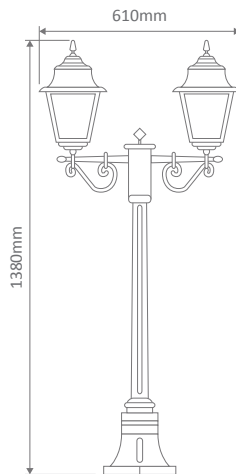

- Wall Bracket
- Pillar Mount
- Post Top
- Pendant
- Wall Mounted
- Single Head on Post (1.32m, 1.96m, 2.37m)
- Twin Head on Post (1.49m, 2.11m, 2.47m, 2.4m "Curved Arm")
- Triple Head on Post (2.47m, 2.4m "Curved Arm")

Paris

Multiple Application Exterior Light

GT-234 Single Head on Post 1.31m

Diagrams / Additional

Order Code:	Colour	Globe
15134		1xB22
15135		1xB22
15136		1xB22
15137		1xB22
15139		1xB22

GT-235 Twin Head on Post 1.46m

Diagrams / Additional

Order Code:	Colour	Globe
15140		2xB22
15141		2xB22
15142		2xB22
15143		2xB22
15145		2xB22

GT-236 Single Head on Post 1.94m

Diagrams / Additional

Order Code:	Colour	Globe
15146		1xB22
15147		1xB22
15148		1xB22
15149		1xB22
15151		1xB22

Diagrams / Additional

Order Code:	Colour	Globe
15158		1xB22
15159		1xB22
15160		1xB22
15161		1xB22
15163		1xB22

GT-240 Twin Head on Post 2.45m

Diagrams / Additional

Order Code:	Colour	Globe
15164		2xB22
15165		2xB22
15166		2xB22
15167		2xB22
15169		2xB22