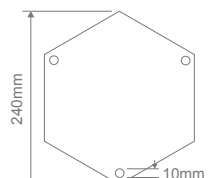

- Wall Bracket
- Pillar Mount
- Post Top
- Pendant
- Wall Mounted
- Single Head on Post (1.32m, 1.96m, 2.37m)
- Twin Head on Post (1.49m, 2.11m, 2.47m, 2.4m "Curved Arm")
- Triple Head on Post (2.47m, 2.4m "Curved Arm")

Paris

Multiple Application Exterior Light

GT-234 Single Head on Post 1.31m

Diagrams / Additional

Order Code:	Colour	Globe
15134		1xB22
15135		1xB22
15136		1xB22
15137		1xB22
15139		1xB22

GT-235 Twin Head on Post 1.46m

Diagrams / Additional

Order Code:	Colour	Globe
15140		2xB22
15141		2xB22
15142		2xB22
15143		2xB22
15145		2xB22

GT-236 Single Head on Post 1.94m

Diagrams / Additional

Order Code:	Colour	Globe
15146		1xB22
15147		1xB22
15148		1xB22
15149		1xB22
15151		1xB22