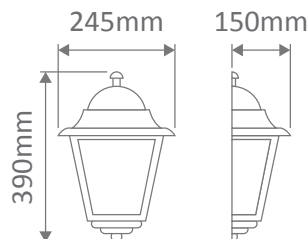

GT-245 Wall Mounted

Diagrams / Additional

Order Code:	Colour	Globe
15176		1xE27
15177		1xE27
15178		1xE27
15179		1xE27
15181		1xE27