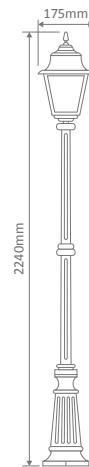

- Wall Bracket
- Pillar Mount
- Post Top
- Pendant
- Wall Mounted
- Single Head on Post (1.32m, 1.96m, 2.37m)
- Twin Head on Post (1.49m, 2.11m, 2.47m, 2.4m "Curved Arm")
- Triple Head on Post (2.47m, 2.4m "Curved Arm")

Paris

Multiple Application Exterior Light

GT-249 Post Top

Diagrams / Additional

Order Code:	Colour	Globe
15182		1xB22
15183		1xB22
15184		1xB22
15185		1xB22
15187		1xB22

GT-230 Pendant

Diagrams / Additional

Diagrams / Additional

Order Code:	Colour	Globe
15140		2xB22
15141		2xB22
15142		2xB22
15143		2xB22
15145		2xB22

GT-236 Single Head on Post 1.94m

Diagrams / Additional

Order Code:	Colour	Globe
15146		1xB22
15147		1xB22
15148		1xB22
15149		1xB22
15151		1xB22

Diagrams / Additional

Order Code:	Colour	Globe
15158		1xB22
15159		1xB22
15160		1xB22
15161		1xB22
15163		1xB22

GT-240 Twin Head on Post 2.45m

Diagrams / Additional

Order Code:	Colour	Globe
15164		2xB22
15165		2xB22
15166		2xB22
15167		2xB22
15169		2xB22