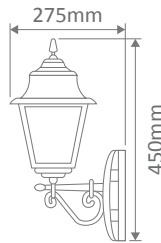

- Wall Bracket
- Pillar Mount
- Post Top
- Pendant
- Wall Mounted
- Single Head on Post (1.32m, 1.96m, 2.37m)
- Twin Head on Post (1.49m, 2.11m, 2.47m, 2.4m "Curved Arm")
- Triple Head on Post (2.47m, 2.4m "Curved Arm")

Specification Features

Input Voltage:	240V
IP rating (IP):	43
Requires:	Lamp

GT-231 Wall Bracket

Diagrams / Additional

Order Code:	Colour	Globe
15116	Beige	1xB22
15117	Black	1xB22
15118	Burgundy	1xB22
15119	Green	1xB22
15121	White	1xB22

Diagrams / Additional

Order Code:	Colour	Globe
15140		2xB22
15141		2xB22
15142		2xB22
15143		2xB22
15145		2xB22

GT-236 Single Head on Post 1.94m

Diagrams / Additional

Order Code:	Colour	Globe
15146		1xB22
15147		1xB22
15148		1xB22
15149		1xB22
15151		1xB22

Diagrams / Additional

Order Code:	Colour	Globe
15158		1xB22
15159		1xB22
15160		1xB22
15161		1xB22
15163		1xB22

GT-240 Twin Head on Post 2.45m

Diagrams / Additional

Order Code:	Colour	Globe
15164		2xB22
15165		2xB22
15166		2xB22
15167		2xB22
15169		2xB22