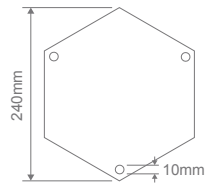

- Wall Bracket
- Pillar Mount
- Post Top
- Pendant
- Wall Mounted
- Single Head on Post (1.32m, 1.96m, 2.37m)
- Twin Head on Post (1.49m, 2.11m, 2.47m, 2.4m "Curved Arm")
- Triple Head on Post (2.47m, 2.4m "Curved Arm")

Paris

Multiple Application Exterior Light

GT-234 Single Head on Post 1.31m

Diagrams / Additional

Order Code:	Colour	Globe
15134		1xB22
15135		1xB22
15136		1xB22
15137		1xB22
15139		1xB22

GT-235 Twin Head on Post 1.46m

Diagrams / Additional

Order Code:	Colour	Globe
15140		2xB22
15141		2xB22
15142		2xB22
15143		2xB22
15145		2xB22

GT-236 Single Head on Post 1.94m

Diagrams / Additional

Order Code:	Colour	Globe
15146		1xB22
15147		1xB22
15148		1xB22
15149		1xB22
15151		1xB22

Diagrams / Additional

Order Code:	Colour	Globe
15158		1xB22
15159		1xB22
15160		1xB22
15161		1xB22
15163		1xB22

GT-240 Twin Head on Post 2.45m

Diagrams / Additional

Order Code:	Colour	Globe
15164		2xB22
15165		2xB22
15166		2xB22
15167		2xB22
15169		2xB22