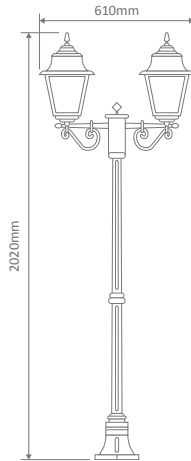

Paris

Multiple Application Exterior Light

GT-237 Twin Head on Post 2.09m

Diagrams / Additional