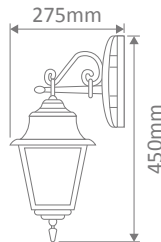

GT-232 Wall Bracket

Diagrams / Additional

Order Code:	Colour	Globe
15122	Beige	1xB22
15123	Black	1xB22
15124	Burgundy	1xB22
15125	Green	1xB22
15127	White	1xB22