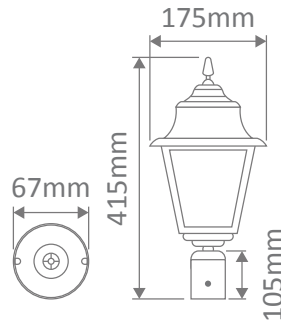

Paris

Multiple Application Exterior Light

GT-249 Post Top

Diagrams / Additional

Order Code:	Colour	Globe
15182		1xB22
15183		1xB22
15184		1xB22
15185		1xB22
15187		1xB22