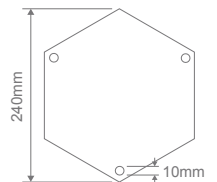

- Wall Bracket
- Pillar Mount
- Post Top
- Pendant
- Wall Mounted
- Single Head on Post (1.32m, 1.96m, 2.37m)
- Twin Head on Post (1.49m, 2.11m, 2.47m, 2.4m "Curved Arm")
- Triple Head on Post (2.47m, 2.4m "Curved Arm")

Paris

Multiple Application Exterior Light

GT-234 Single Head on Post 1.31m

Diagrams / Additional

Order Code:	Colour	Globe
15134		1xB22
15135		1xB22
15136		1xB22
15137		1xB22
15139		1xB22

GT-235 Twin Head on Post 1.46m

Diagrams / Additional

Order Code:	Colour	Globe
15140		2xB22
15141		2xB22
15142		2xB22
15143		2xB22
15145		2xB22

GT-236 Single Head on Post 1.94m

Diagrams / Additional

Order Code:	Colour	Globe
15146		1xB22
15147		1xB22
15148		1xB22
15149		1xB22
15151		1xB22