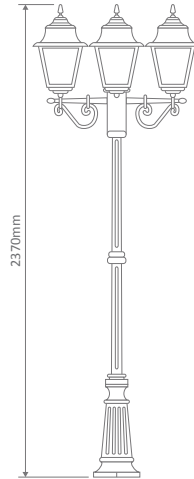

Diagrams / Additional

Order Code:	Colour	Globe
15140		2xB22
15141		2xB22
15142		2xB22
15143		2xB22
15145		2xB22

GT-236 Single Head on Post 1.94m

Diagrams / Additional

Order Code:	Colour	Globe
15146		1xB22
15147		1xB22
15148		1xB22
15149		1xB22
15151		1xB22

Paris

Multiple Application Exterior Light

GT-237 Twin Head on Post 2.09m

Diagrams / Additional

Order Code:	Colour	Globe
15152		2xB22
15153		2xB22
15154		2xB22
15155		2xB22
15157		2xB22

GT-238 Single Head on Post 2.3m

Diagrams / Additional

Order Code:	Colour	Globe
15158		1xB22
15159		1xB22
15160		1xB22
15161		1xB22
15163		1xB22

GT-240 Twin Head on Post 2.45m

Diagrams / Additional

Order Code:	Colour	Globe
15164		2xB22
15165		2xB22
15166		2xB22
15167		2xB22
15169		2xB22

Paris

Multiple Application Exterior Light

GT-242 Triple Head on Post 2.45m

Diagrams / Additional

Order Code:	Colour	Globe
15170		3x B22
15171		3x B22
15172		3x B22
15173		3x B22
15175		3x B22