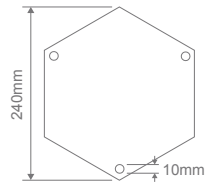

- Wall Bracket
- Pillar Mount
- Post Top
- Pendant
- Wall Mounted
- Single Head on Post (1.32m, 1.96m, 2.37m)
- Twin Head on Post (1.49m, 2.11m, 2.47m, 2.4m "Curved Arm")
- Triple Head on Post (2.47m, 2.4m "Curved Arm")

Diagrams / Additional

Order Code:	Colour	Globe
15140		2xB22
15141		2xB22
15142		2xB22
15143		2xB22
15145		2xB22

GT-236 Single Head on Post 1.94m

Diagrams / Additional

Order Code:	Colour	Globe
15146		1xB22
15147		1xB22
15148		1xB22
15149		1xB22
15151		1xB22

Paris

Multiple Application Exterior Light

GT-237 Twin Head on Post 2.09m

Diagrams / Additional

Order Code:	Colour	Globe
15152		2xB22
15153		2xB22
15154		2xB22
15155		2xB22
15157		2xB22

GT-238 Single Head on Post 2.3m

Diagrams / Additional

Order Code:	Colour	Globe
15158		1xB22
15159		1xB22
15160		1xB22
15161		1xB22
15163		1xB22

GT-240 Twin Head on Post 2.45m

Diagrams / Additional

Order Code:	Colour	Globe
15164		2xB22
15165		2xB22
15166		2xB22
15167		2xB22
15169		2xB22