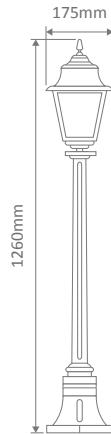

- Wall Bracket
- Pillar Mount
- Post Top
- Pendant
- Wall Mounted
- Single Head on Post (1.32m, 1.96m, 2.37m)
- Twin Head on Post (1.49m, 2.11m, 2.47m, 2.4m "Curved Arm")
- Triple Head on Post (2.47m, 2.4m "Curved Arm")

Paris

Multiple Application Exterior Light

GT-234 Single Head on Post 1.31m

Diagrams / Additional

Order Code:	Colour	Globe
15134		1xB22
15135		1xB22
15136		1xB22
15137		1xB22
15139		1xB22

GT-235 Twin Head on Post 1.46m

Diagrams / Additional

Order Code:	Colour	Globe
15140		2xB22
15141		2xB22
15142		2xB22
15143		2xB22
15145		2xB22

GT-236 Single Head on Post 1.94m

Diagrams / Additional

Order Code:	Colour	Globe
15146		1xB22
15147		1xB22
15148		1xB22
15149		1xB22
15151		1xB22

Diagrams / Additional

Order Code:	Colour	Globe
15158		1xB22
15159		1xB22
15160		1xB22
15161		1xB22
15163		1xB22

GT-240 Twin Head on Post 2.45m

Diagrams / Additional

Order Code:	Colour	Globe
15164		2xB22
15165		2xB22
15166		2xB22
15167		2xB22
15169		2xB22