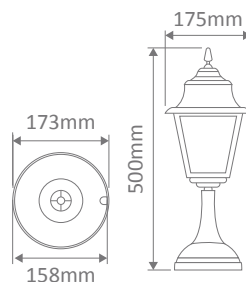

GT-233 Pillar Mount

Diagrams / Additional

Order Code:	Colour	Globe
15128	Beige	1xB22
15129	Black	1xB22
15130	Burgundy	1xB22
15131	Green	1xB22
15133	White	1xB22