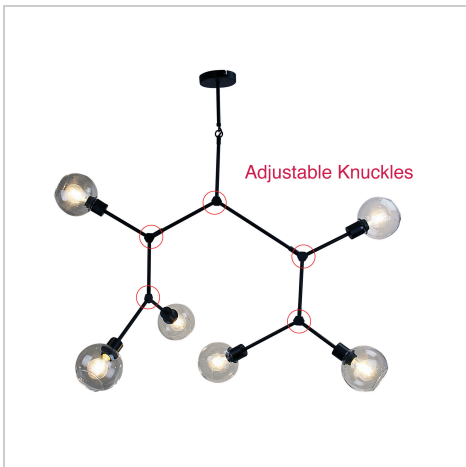

Glass/Diffuser Material	Clear Glass
Primary Material	METAL
IP Rating	IP20
Supplier Code	SL64680/6BK
UPI	9324879212977
Electrician To Install	This fitting should be installed by a licenced electrician
Warranty / Guarantee	12 Month Replacement Guarantee

Images

Unless stated, fittings do not include globes (bulbs). No representations are made as to the suitability of this product for your application. All fixed lights (other than DIY lights) should be installed by a licensed electrical contractor. Due to continuing product development, some specifications may change over time. Refer to our detailed Terms and Conditions, online at: www.oriel-lighting.com.au | Details and specifications are current at the time of printing, and with constant product development, subject to change.

(c) Oriel Lighting

quality lighting at affordable prices | specifications subject to change without notice - check the website for the latest information | www.oriel-lighting.com.au