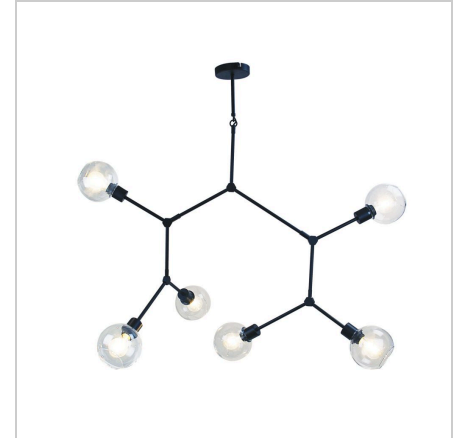

product specification

www.oriel-lighting.com.au

PADUA Black

SKU:SL64680/6BK

PADUA 6 light pendant features adjustable knuckles, allowing you to create your own look upon installation. Finished in black with clear glass spheres. Note - the minimum overall height for the Padua is 85cm. Additional rods are supplied. The final height and width of the Padua depends on how each arm has been angled and positioned.

Additional information

| | |
|-----------------------------------|-----------------------|
| Shipping Weight | 5.2 kg |
| Shipping Carton Dimensions | 19.0 × 98.0 × 82.0 cm |
| Brand | Stylux Lighting |
| Colour | BLACK |
| Globe Qty | 6 |
| Globe Type | E27 |
| Max. Wattage | 42W |
| Globe Included | NO |
| Recommended Globe | A-LED-22104227 |
| Voltage | 240V |
| Overall Height | 150 |
| Overall Width | 170 |
| Overall Depth | 15 |
| Fitting Height | 85-150 |
| Fitting Width | 120-170 |
| Fitting Canopy | 12 |
| Fitting Diameter | 15 |

| | |
|--------------------------------|--|
| Glass/Diffuser Material | Clear Glass |
| Primary Material | METAL |
| IP Rating | IP20 |
| Supplier Code | SL64680/6BK |
| UPI | 9324879212977 |
| Electrician To Install | This fitting should be installed by a licenced electrician |
| Warranty / Guarantee | 12 Month Replacement Guarantee |