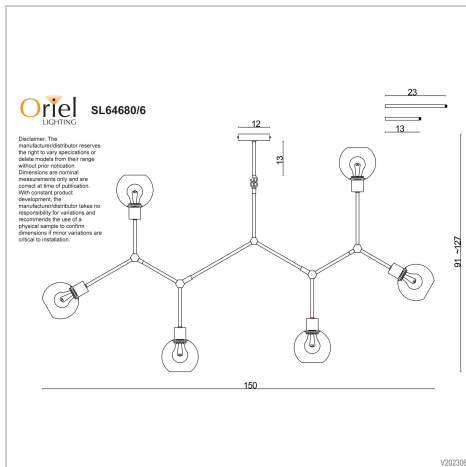

Glass/Diffuser Material	Clear Glass
Primary Material	METAL
IP Rating	IP20
Supplier Code	SL64680/6BK
UPI	9324879212977
Electrician To Install	This fitting should be installed by a licenced electrician
Warranty / Guarantee	12 Month Replacement Guarantee

Images

Unless stated, fittings do not include globes (bulbs). No representations are made as to the suitability of this product for your application. All fixed lights (other than DIY lights) should be installed by a licensed electrical contractor. Due to continuing product development, some specifications may change over time. Refer to our detailed Terms and Conditions, online at: www.oriel-lighting.com.au | Details and specifications are current at the time of printing, and with constant product development, subject to change.

(c) Oriel Lighting

quality lighting at affordable prices | specifications subject to change without notice - check the website for the latest information | www.oriel-lighting.com.au