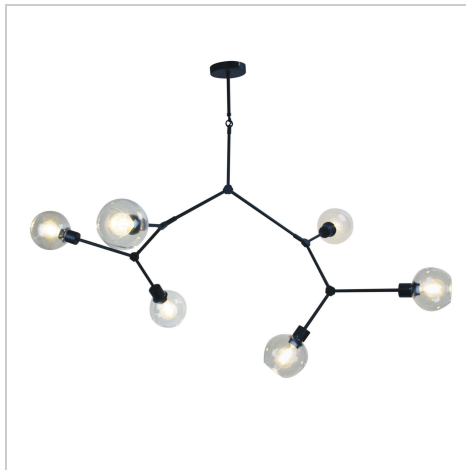

Glass/Diffuser Material	Clear Glass
Primary Material	METAL
IP Rating	IP20
Supplier Code	SL64680/6BK
UPI	9324879212977
Electrician To Install	This fitting should be installed by a licenced electrician
Warranty / Guarantee	12 Month Replacement Guarantee

Images

Unless stated, fittings do not include globes (bulbs). No representations are made as to the suitability of this product for your application. All fixed lights (other than DIY lights) should be installed by a licensed electrical contractor. Due to continuing product development, some specifications may change over time. Refer to our detailed Terms and Conditions, online at: www.oriel-lighting.com.au | Details and specifications are current at the time of printing, and with constant product development, subject to change.

(c) Oriel Lighting

quality lighting at affordable prices | specifications subject to change without notice - check the website for the latest information | www.oriel-lighting.com.au