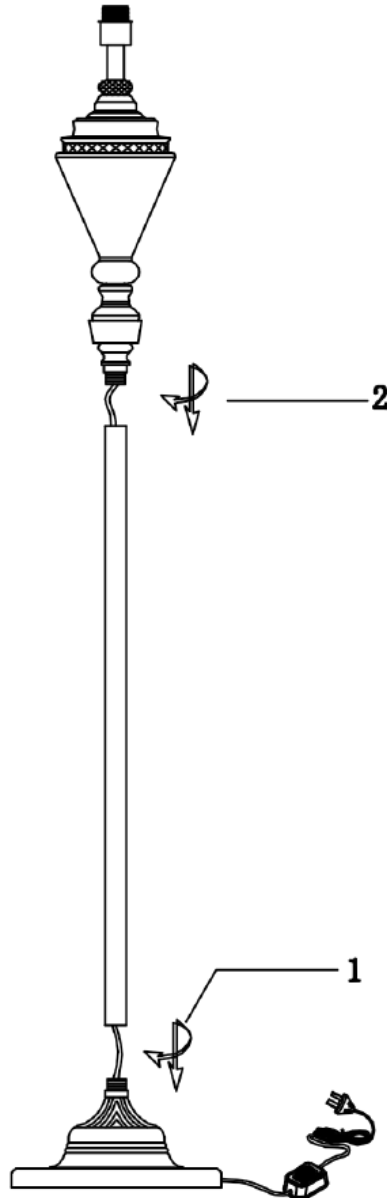

ITEM NO.: OXFORD FL-AB/GD

240V~50Hz E27 Max.25W

NOTE: GLOBE NOT INCLUDED

Telbix.

Disclaimer:
/  Tools not included
 Shade ring attached on lamp holder
 Globe(s) not included