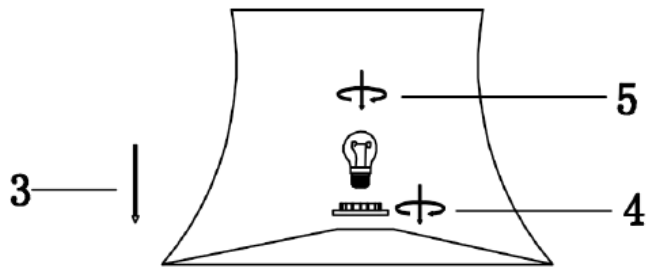

ITEM NO.: OXFORD FL-AB/GD

240V~50Hz E27 Max.25W

NOTE: GLOBE NOT INCLUDED

Telbix.

Disclaimer:
/  Tools not included
 Shade ring attached on lamp holder
 Globe(s) not included