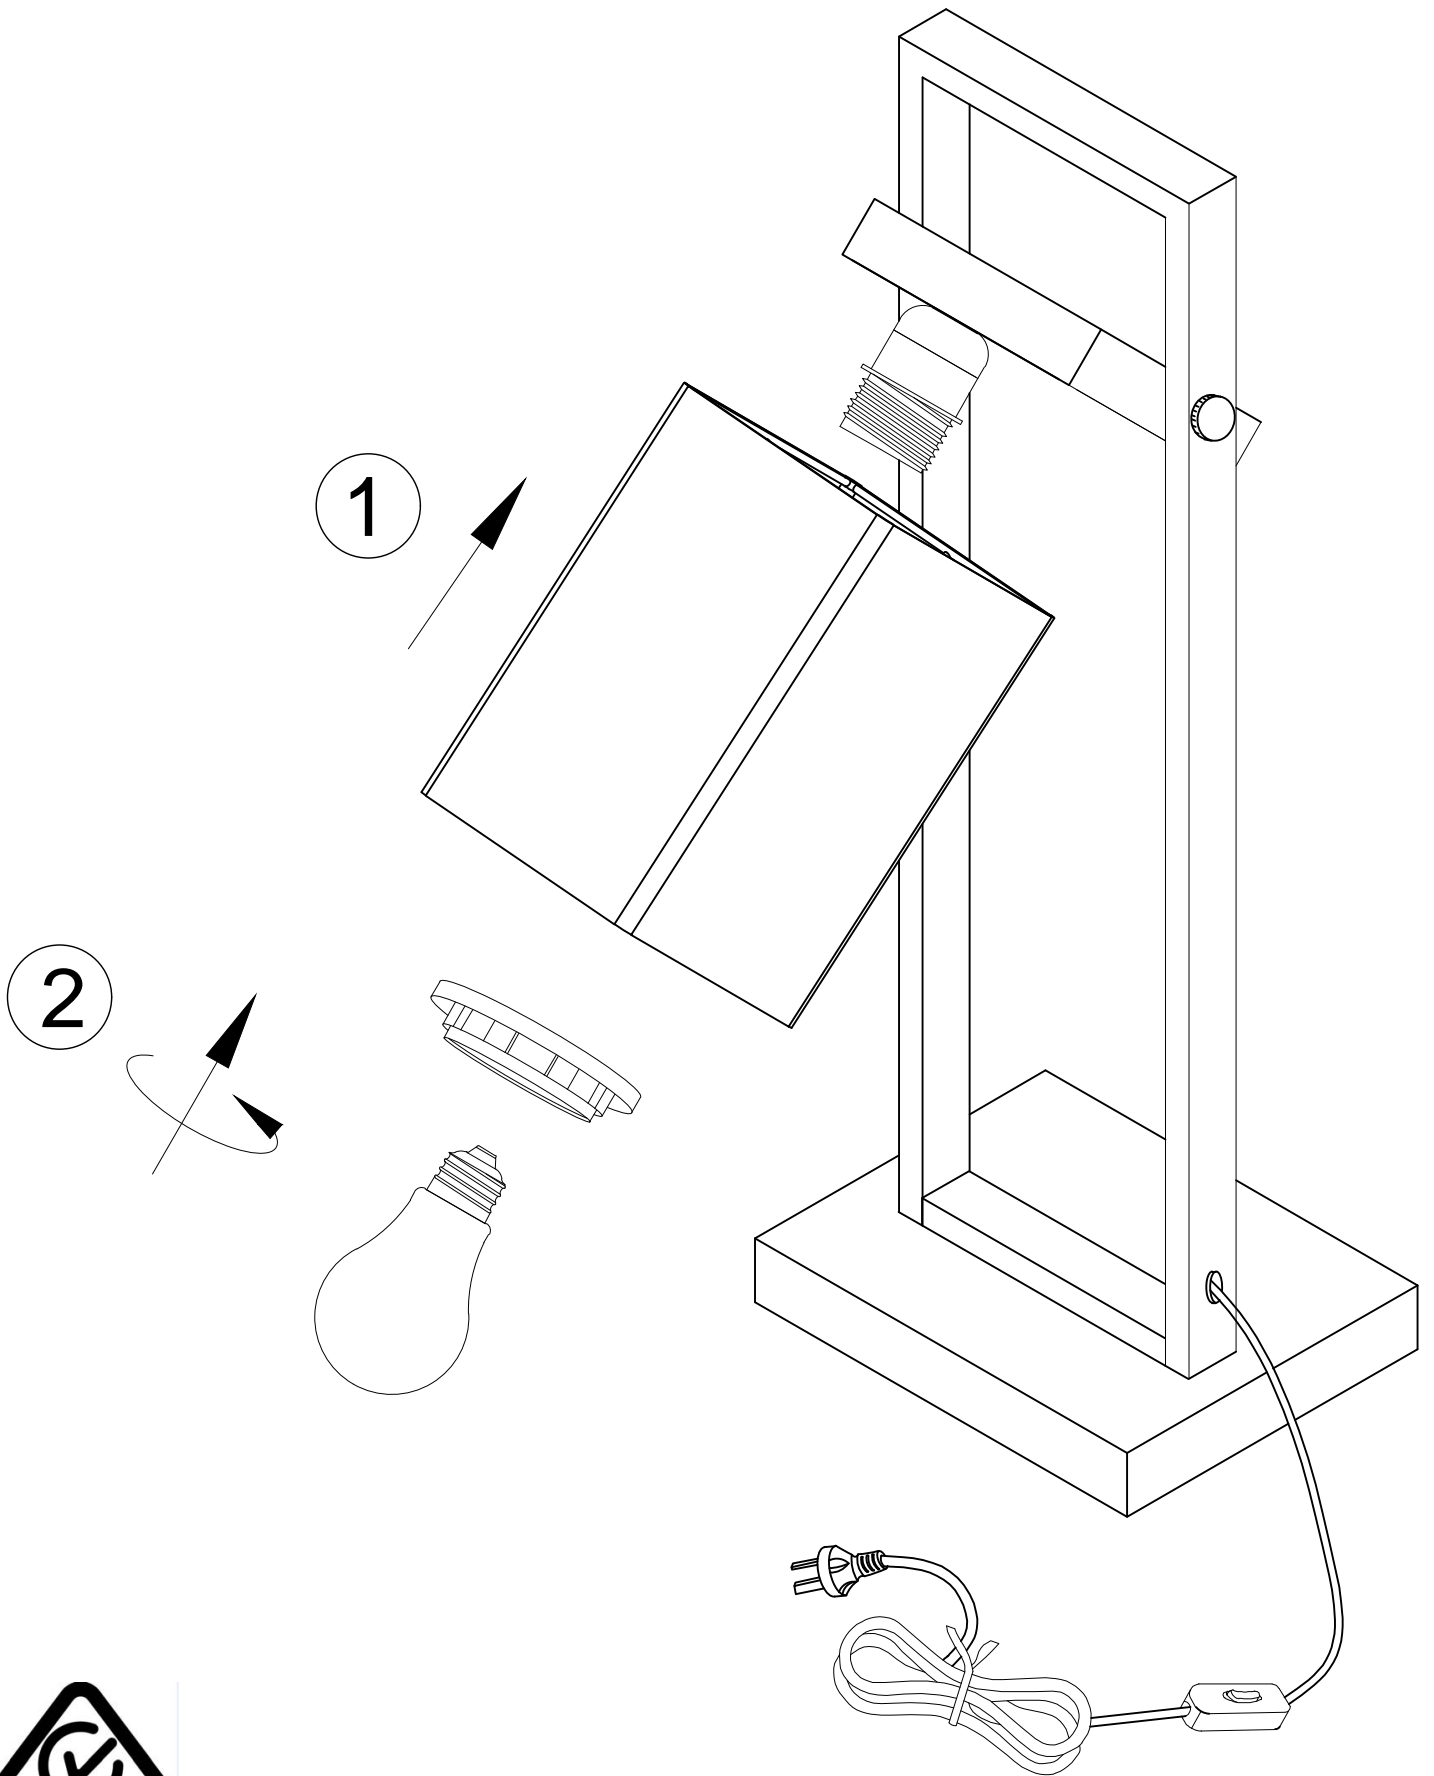

ITEM NO.: OSADA TL

240V ~ 50Hz E27 Max.25Wx1

NOTE: GLOBE NOT INCLUDED

Telbix.

- Disclaimer:
-  Tools not included
  -  Shade ring attached on lamp holder
  -  Globe(s) not included