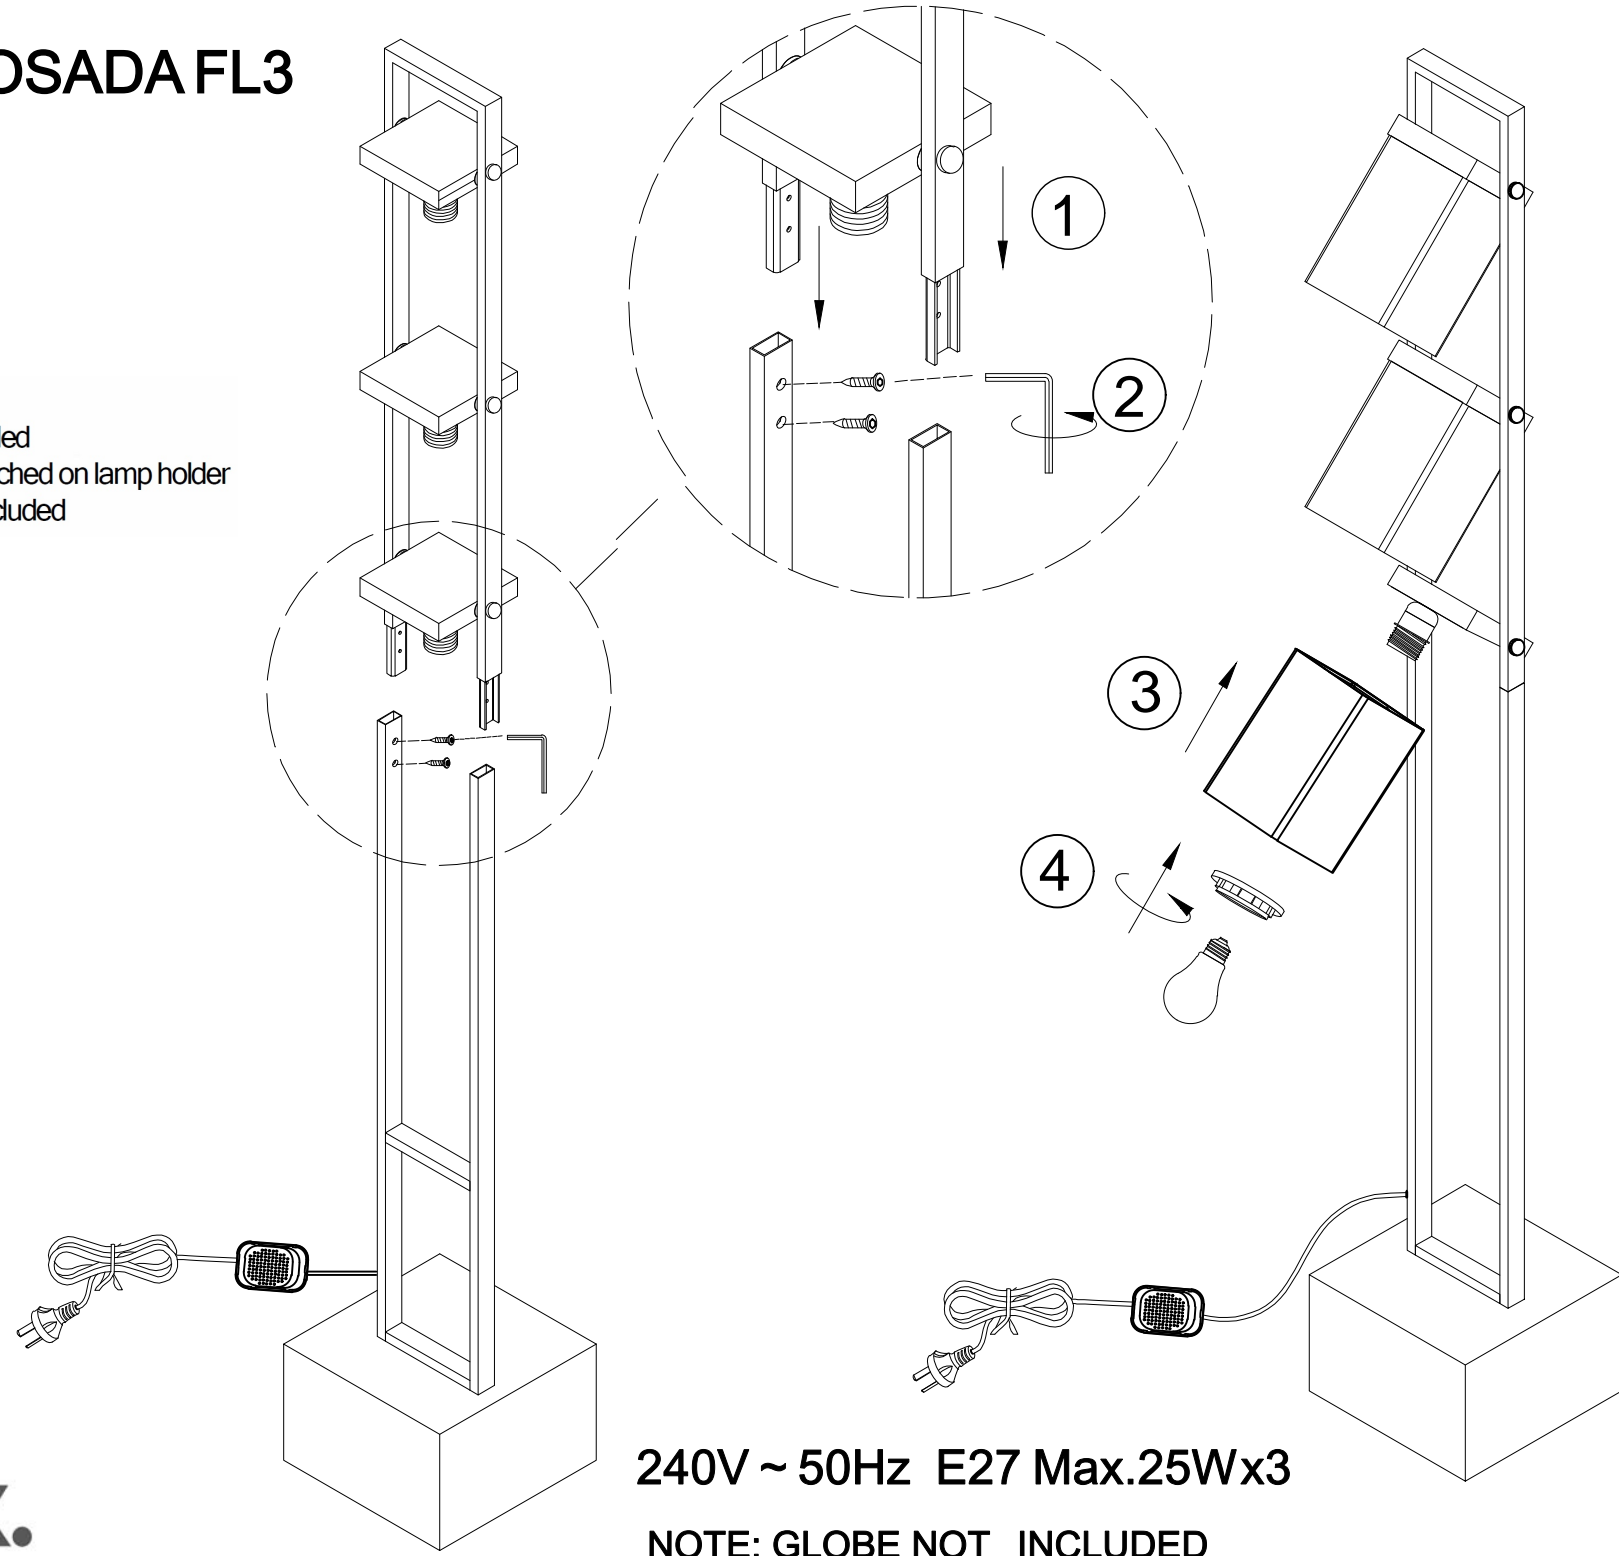

# ITEM NO.: OSADA FL3

- Disclaimer:
-  Tools not included
  -  Shade ring attached on lamp holder
  -  Globe(s) not included

240V ~ 50Hz E27 Max.25Wx3

NOTE: GLOBE NOT INCLUDED

**telbix.**