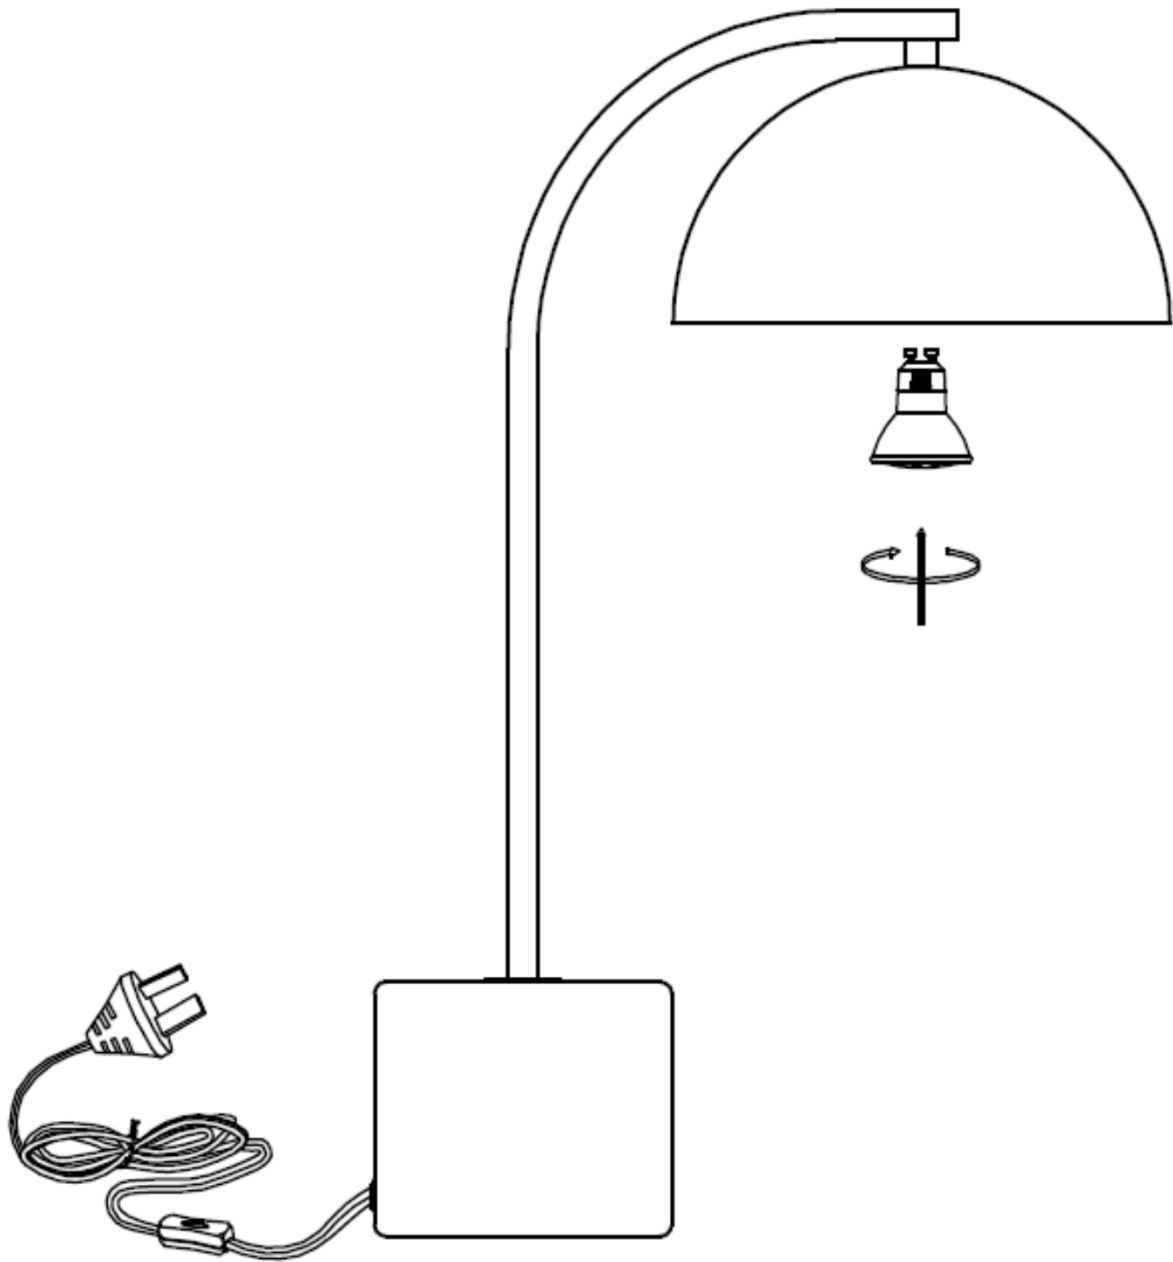

ITEM NO.:ORTEZ TL

- Disclaimer:
-  Tools not included
 -  Shade ring attached on lamp holder
 -  Globe(s) not included

240V ~ 50Hz GU10 Max.6W x1

telbix.

NOTE: GLOBE NOT INCLUDED