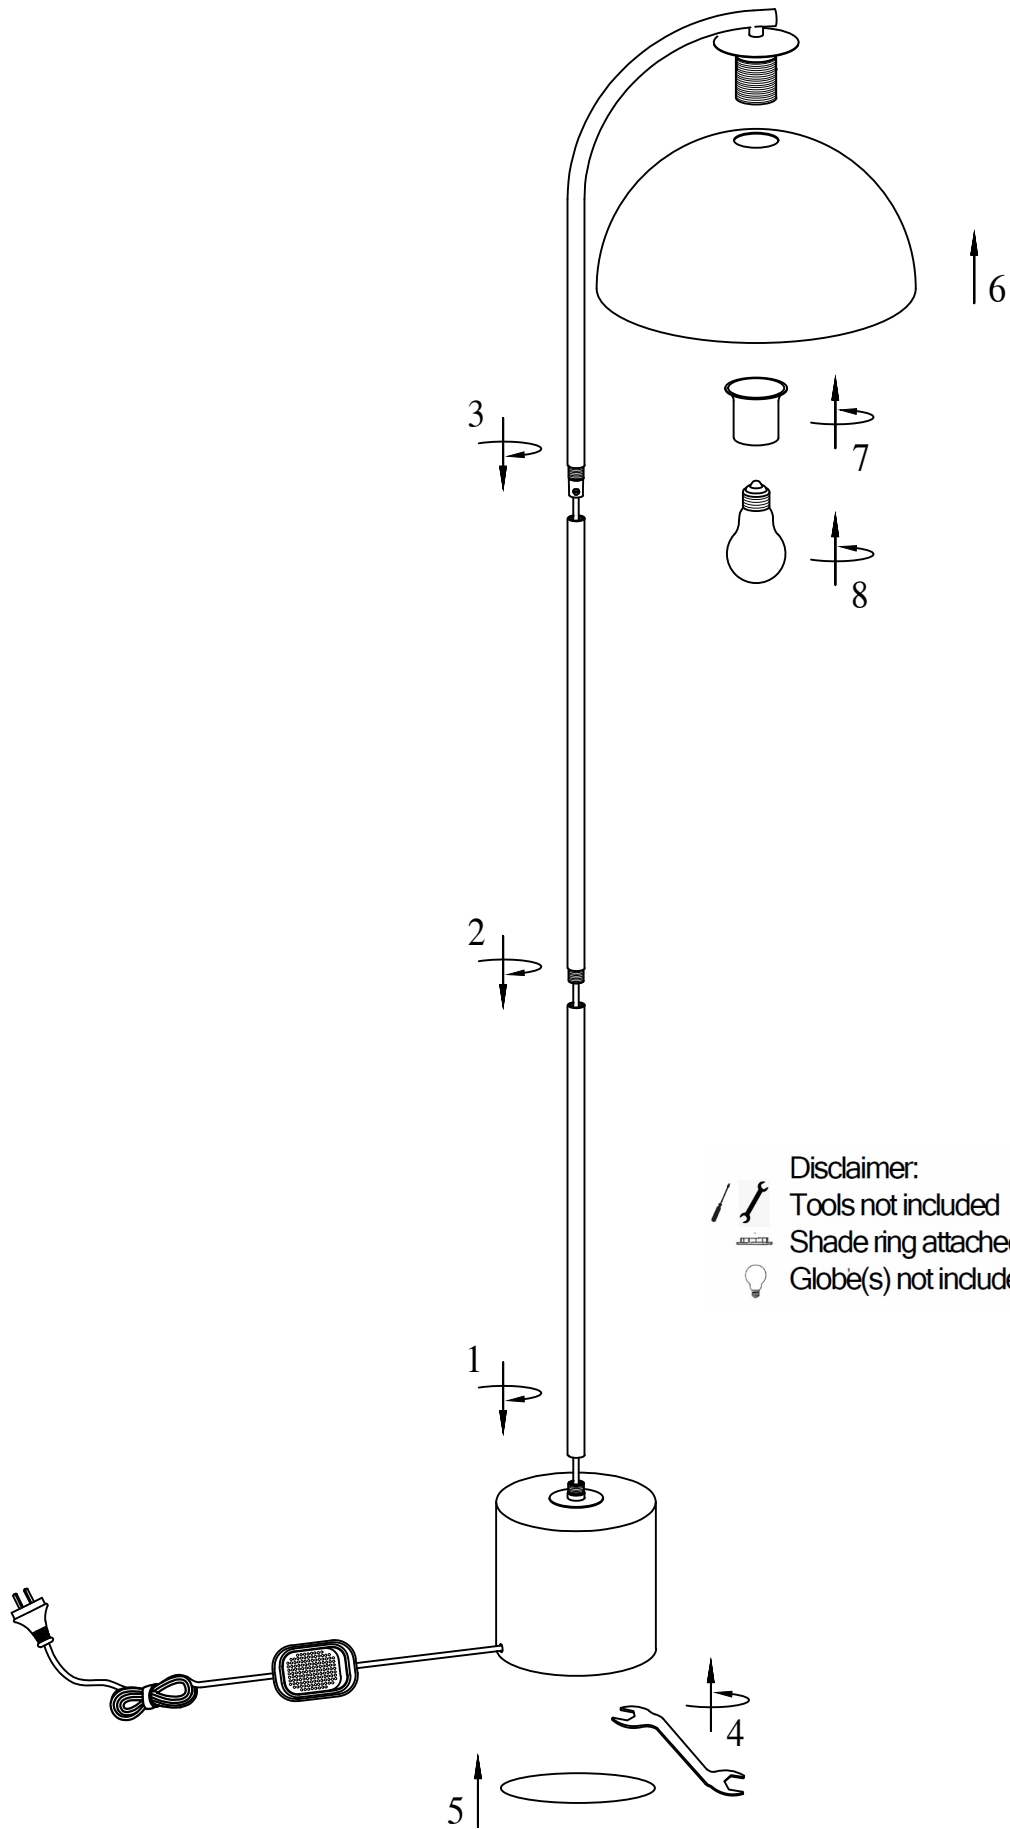

ITEM NO.: ORTEZ FL

Telbix.

240V~50Hz E27 Max.25Wx1

NOTE:GLOBE NOT INCLUDED