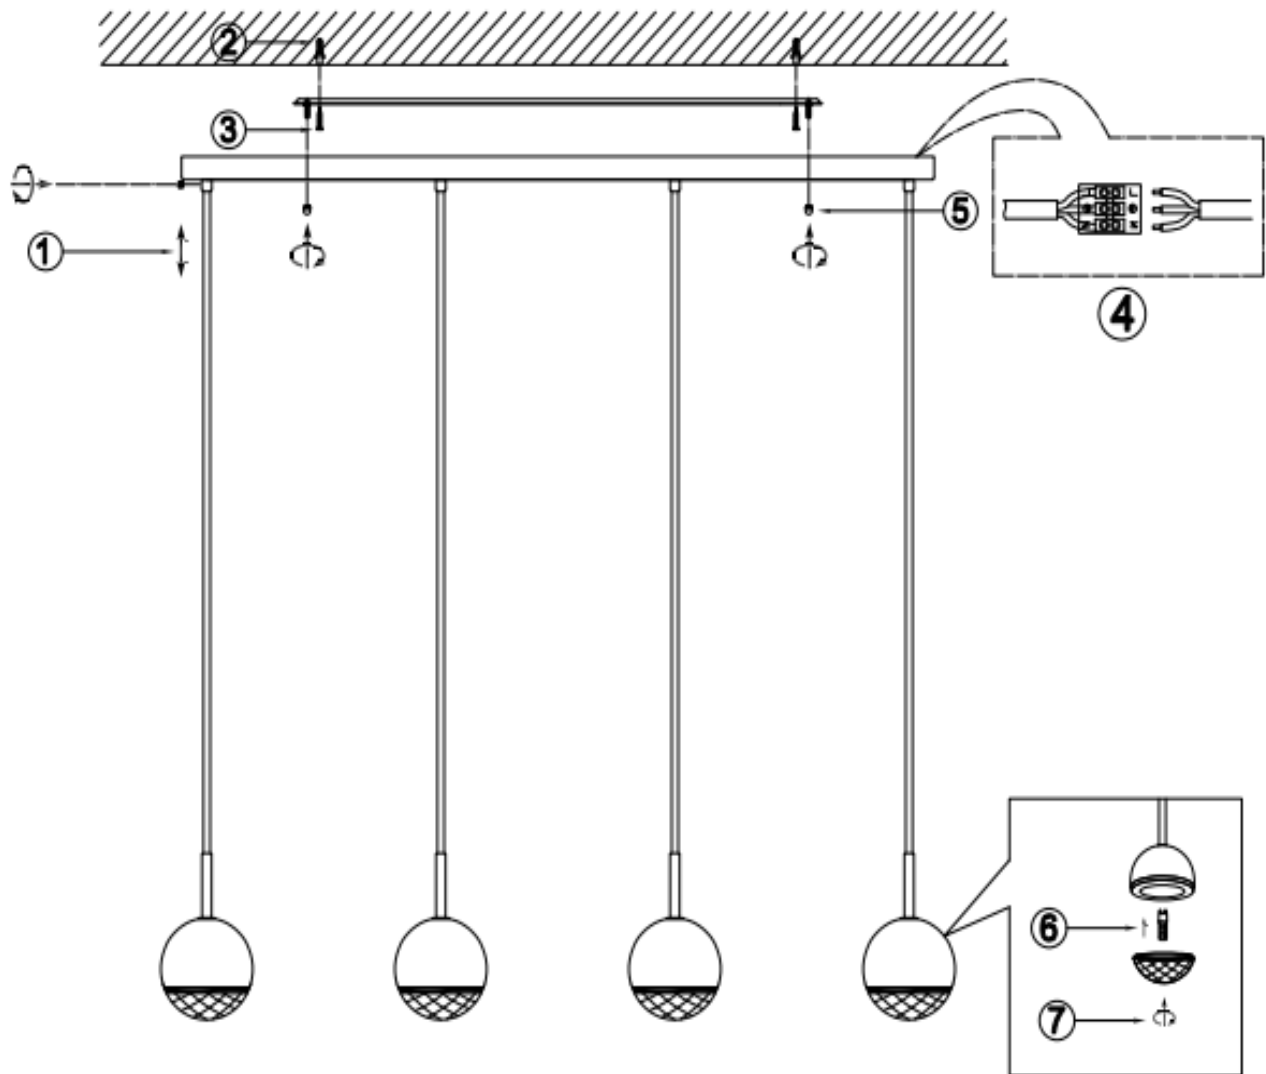

ITEM NO.: ONETA PE04

- Disclaimer:
-  Tools not included
 -  Shade ring attached on lamp holder
 -  Globe(s) not included

240V ~ 50Hz G9 Max. 6Wx4

NOTE: GLOBE NOT INCLUDED

IMPORTANT

Must be installed by a qualified electrical contractor.

Install in accordance with AS/NZ3000

Telbix.