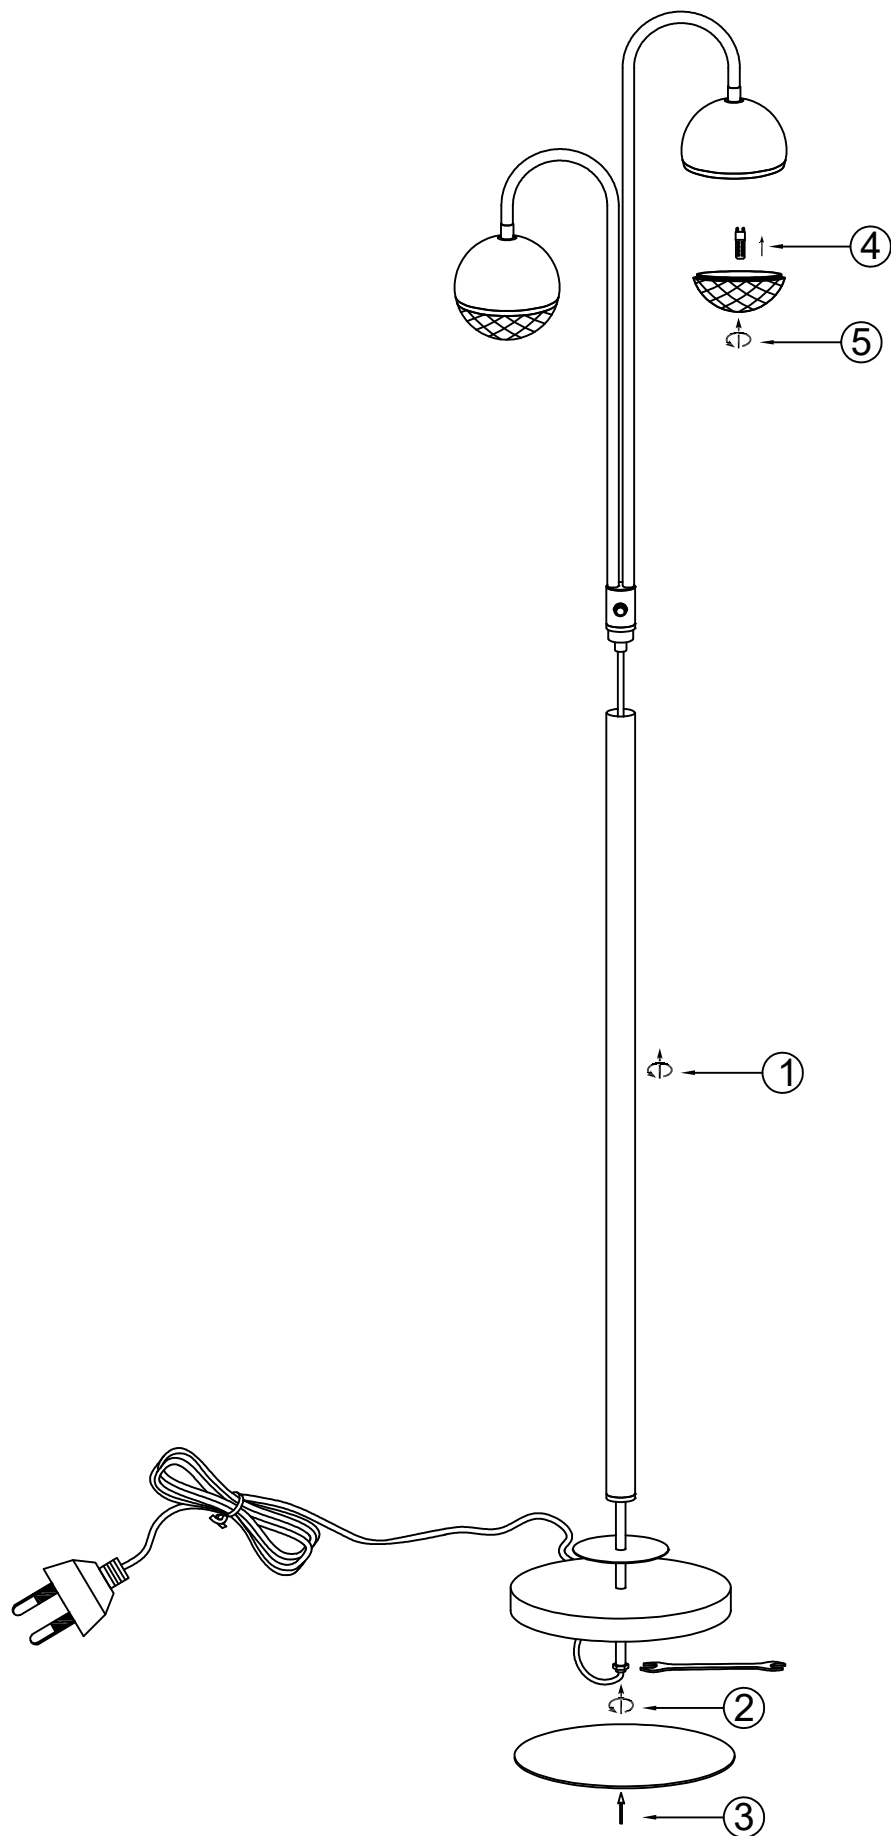

ITEM NO.: ONETA FL2

Telbix.

240V ~ 50Hz G9 Max.6Wx2

NOTE: GLOBE NOT INCLUDED

Disclaimer:

Tools not included

Shade ring attached on lamp holder

Globe(s) not included