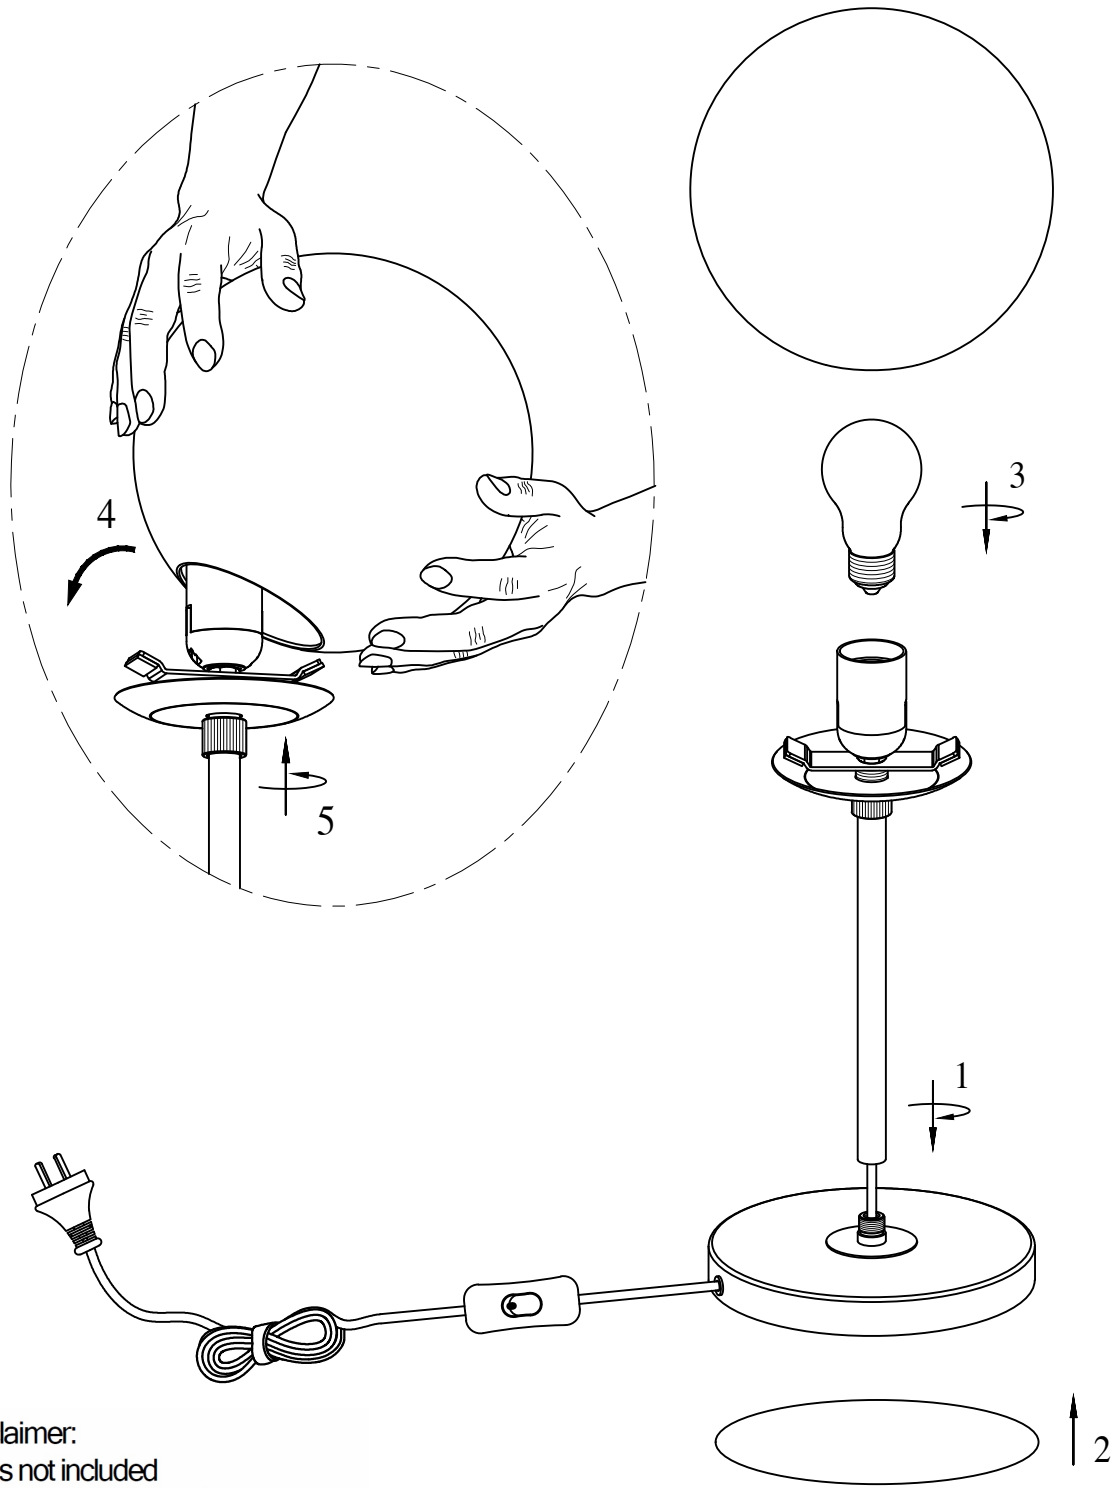

ITEM NO.: OLIANA TL

- Disclaimer:
-  Tools not included
 -  Shade ring attached on lamp holder
 -  Globe(s) not included

240V~50Hz E27 Max.25Wx1

Telbix.

NOTE: GLOBE NOT INCLUDED