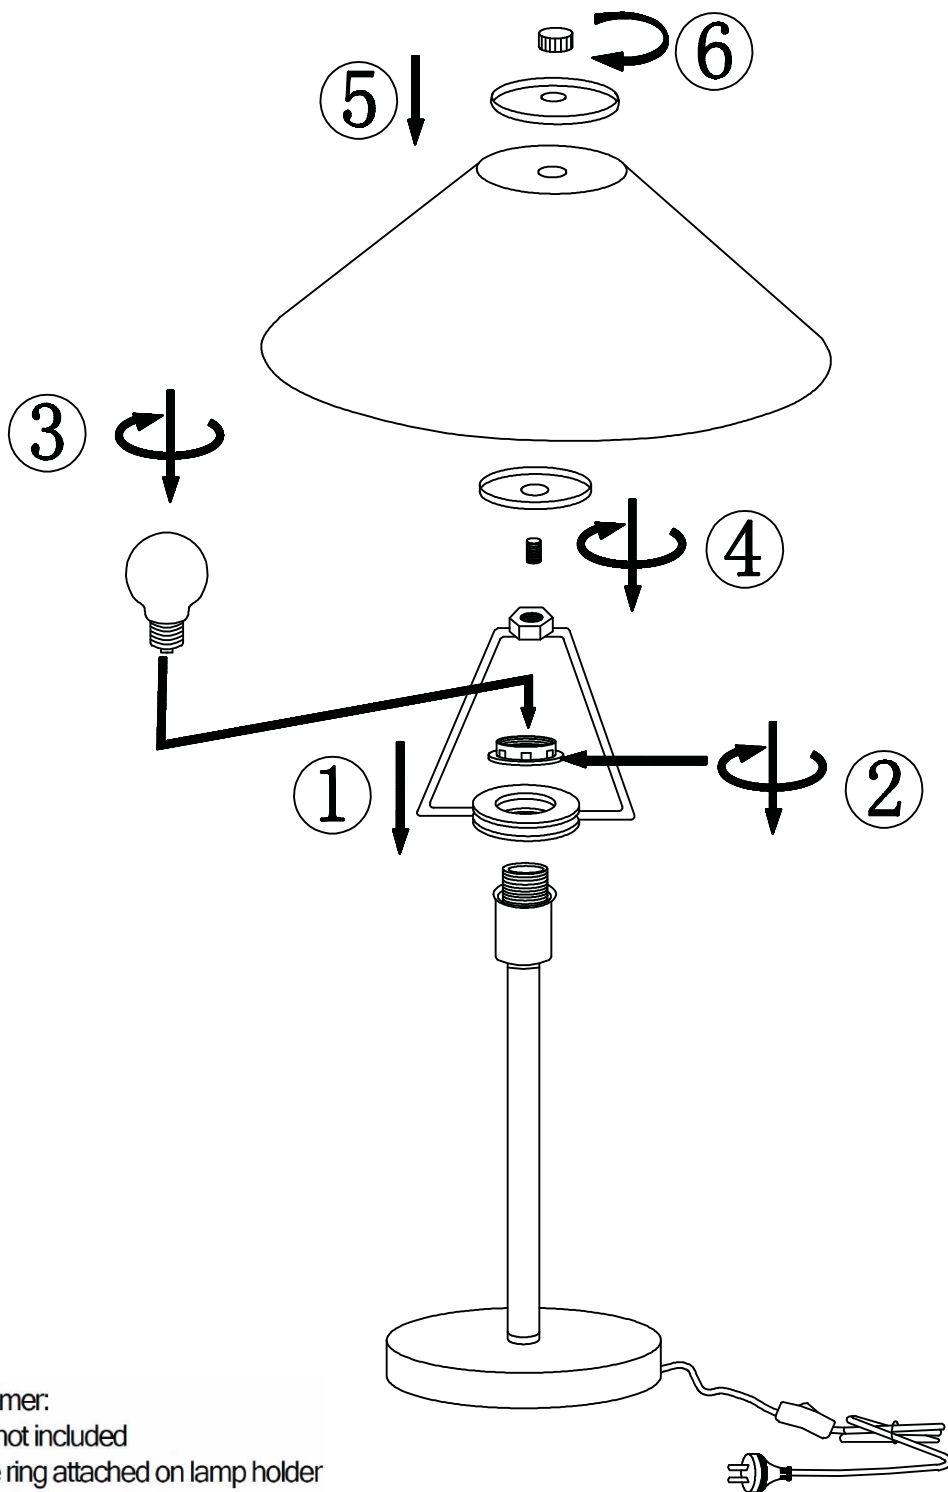

ITEM NO.: OHIO TL

- Disclaimer:
-  Tools not included
 -  Shade ring attached on lamp holder
 -  Globe(s) not included

IMPORTANT

Must be turn off the swith before you will change the bulbs!

240V~50Hz E27 MAX. 60W