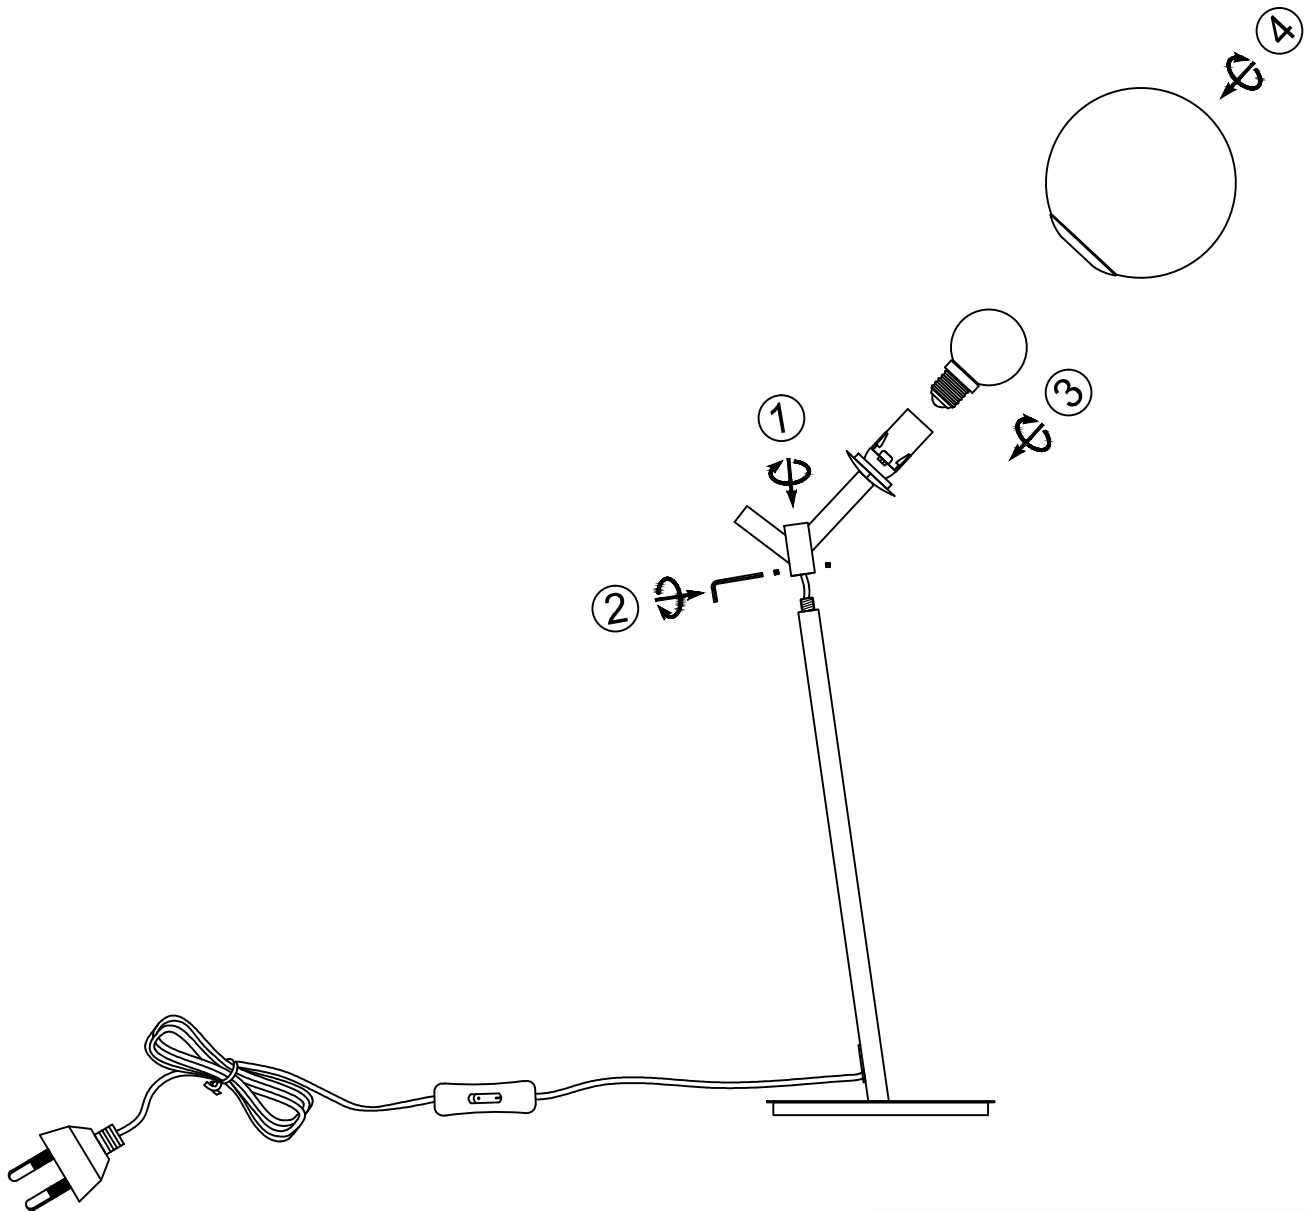

# ITEM NO.: OHH FL

- Disclaimer:
-  Tools not included
  -  Shade ring attached on lamp holder
  -  Globe(s) not included

**Telbix.**

240V~50Hz E27 Max.25Wx1

**NOTE: GLOBE NOT INCLUDED**