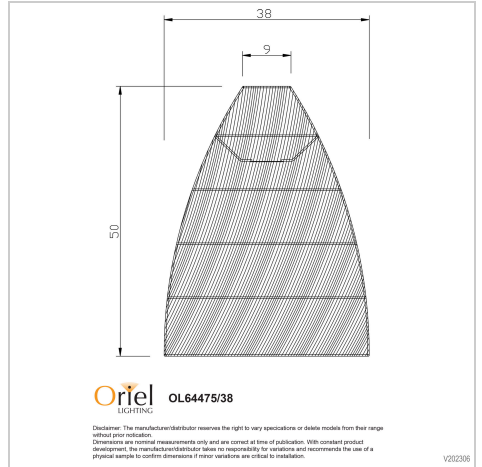

Supplier Code	OL64475/38
UPI	9324879218351
Accessories - Required	Shade only – needs a Suspension
Electrician To Install	DIY shade – installed on existing cord set or fitting
DIY	A Competant Handy Person can DIY
Warranty / Guarantee	12 Month Replacement Guarantee

Images

Unless stated, fittings do not include globes (bulbs). No representations are made as to the suitability of this product for your application. All fixed lights (other than DIY lights) should be installed by a licensed electrical contractor. Due to continuing product development, some specifications may change over time. Refer to our detailed Terms and Conditions, online at: www.oriel-lighting.com.au | Details and specifications are current at the time of printing, and with constant product development, subject to change.

(c) Oriel Lighting

quality lighting at affordable prices | specifications subject to change without notice - check the website for the latest information | www.oriel-lighting.com.au