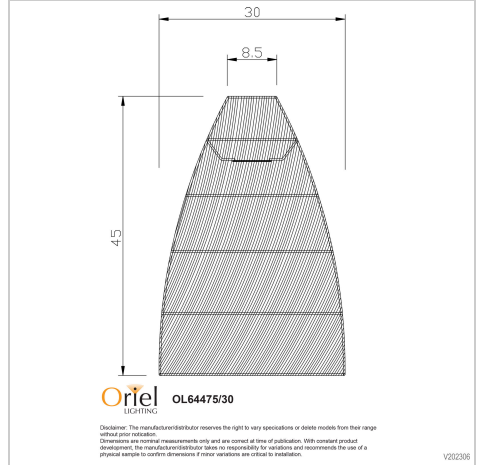

Supplier Code	OL64475/30
UPI	9324879218344
Accessories - Required	Shade only – needs a Suspension
Electrician To Install	DIY shade – installed on existing cord set or fitting
DIY	A Competant Handy Person can DIY
Warranty / Guarantee	12 Month Replacement Guarantee

Images

Unless stated, fittings do not include globes (bulbs). No representations are made as to the suitability of this product for your application. All fixed lights (other than DIY lights) should be installed by a licensed electrical contractor. Due to continuing product development, some specifications may change over time. Refer to our detailed Terms and Conditions, online at: www.oriel-lighting.com.au | Details and specifications are current at the time of printing, and with constant product development, subject to change.

(c) Oriel Lighting

quality lighting at affordable prices | specifications subject to change without notice - check the website for the latest information | www.oriel-lighting.com.au