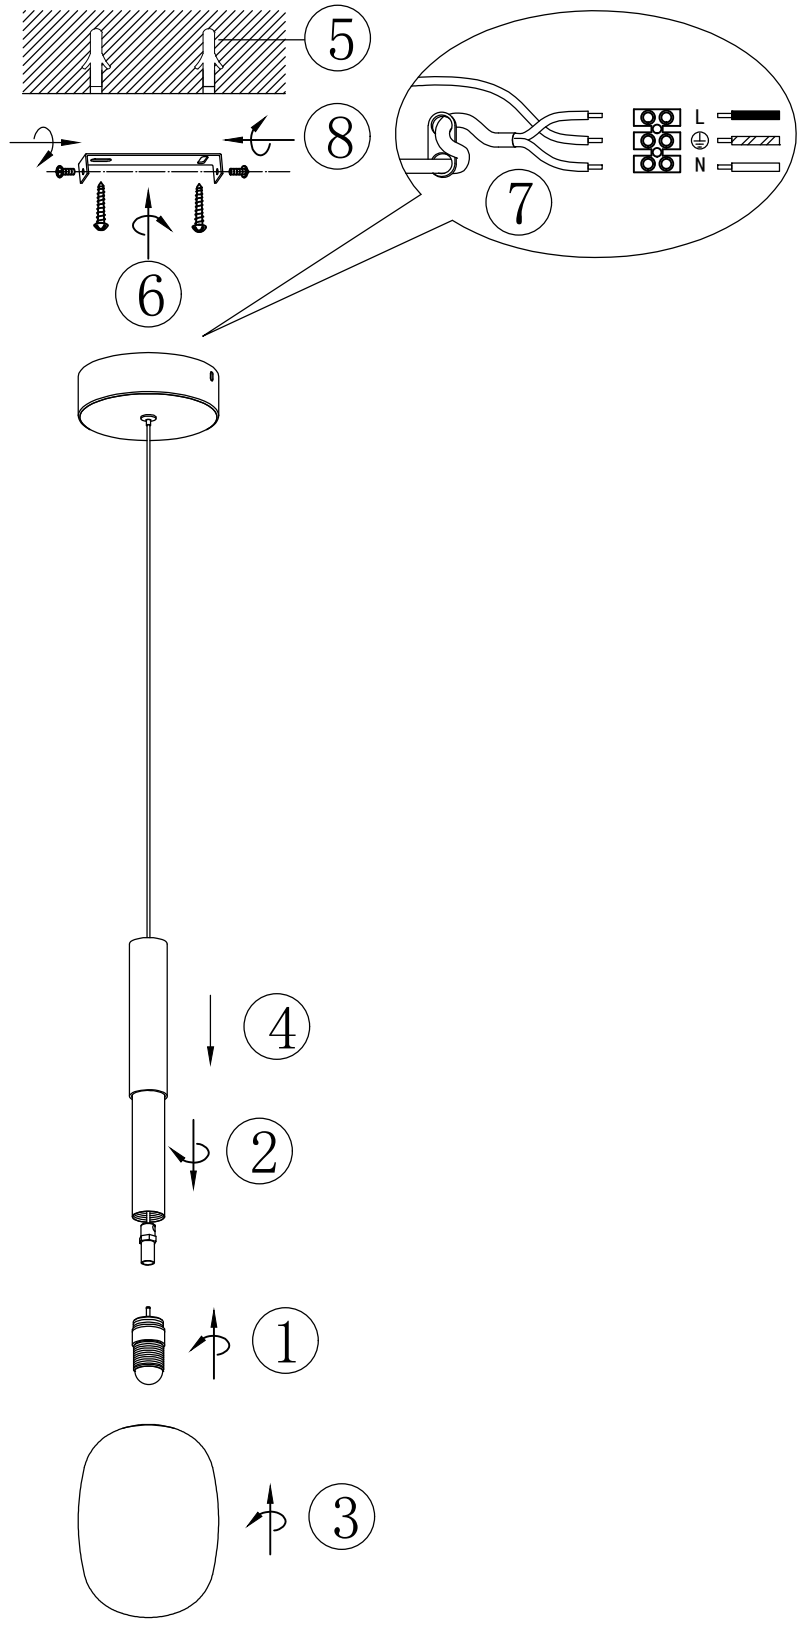

ITEM NO.: OBRIS PE1

IP20

240V ~ 50Hz LED 4W 3000K

Telbix.

NON-DIM

IMPORTANT
Must be installed by a qualified electrical contractor.
install in accordance with AS/NZS 3000