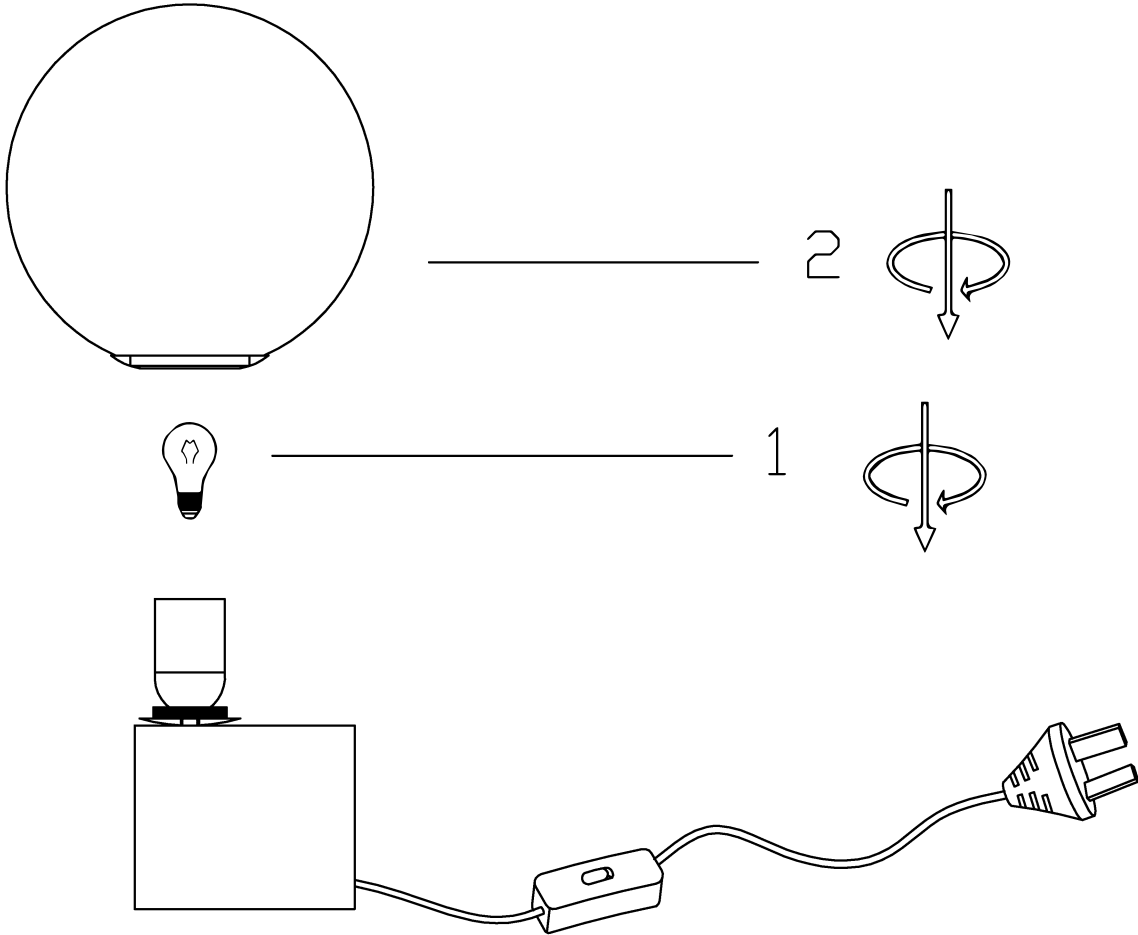

ITEMNO.:NOVIO TL

Telbix.

240V ~ 50Hz E27Max.25Wx1

NOTE:GLOBE NOT INCLUDED

Disclaimer:

Tools not included

Shade ring attached on lamp holder

Globe(s) not included