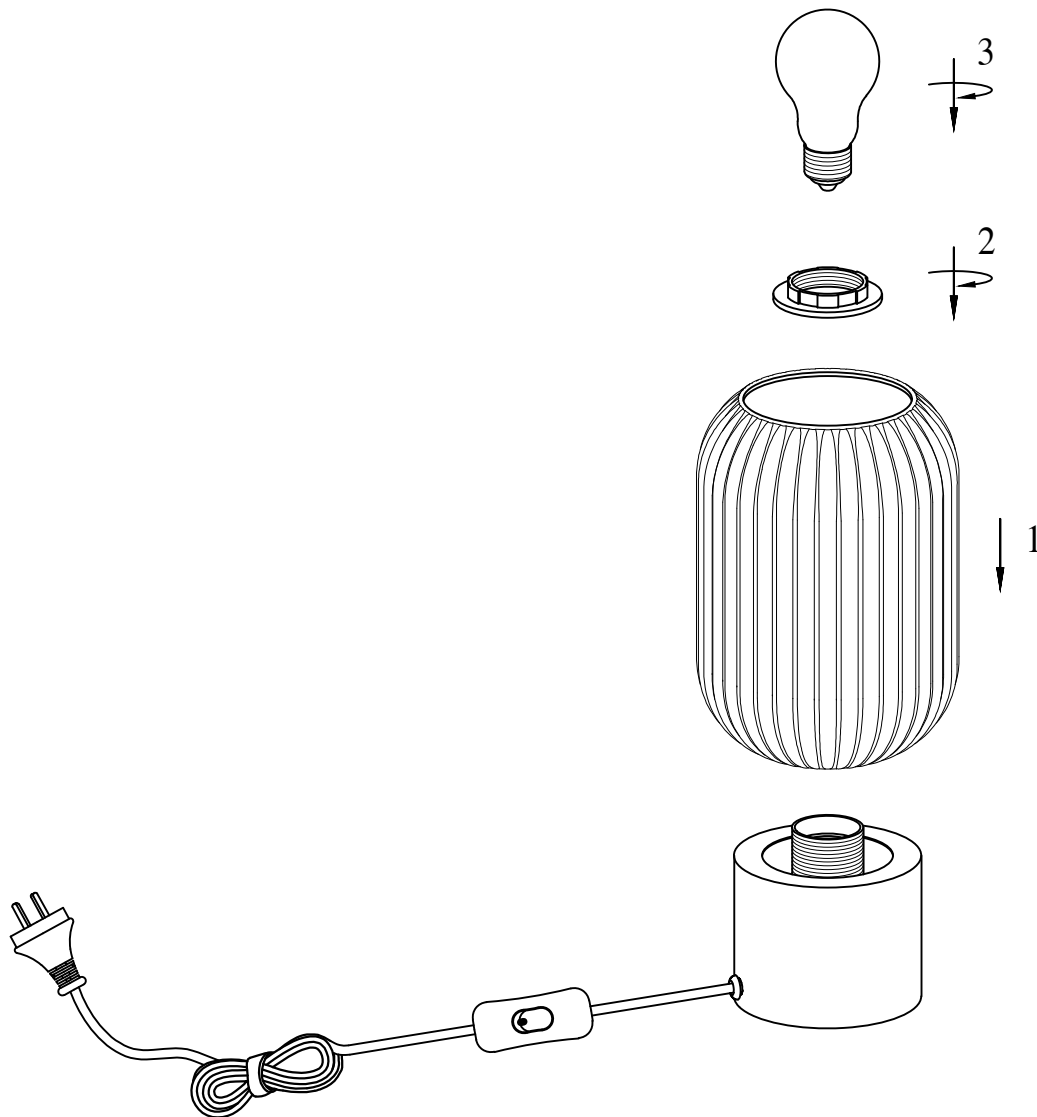

ITEM NO.: NORI TL -BKOM

240V ~ 50Hz E27 Max.25Wx1

NOTE: GLOBE NOT INCLUDED

Telbix.

Disclaimer:
 Tools not included
 Shade ring attached on lamp holder
 Globe(s) not included