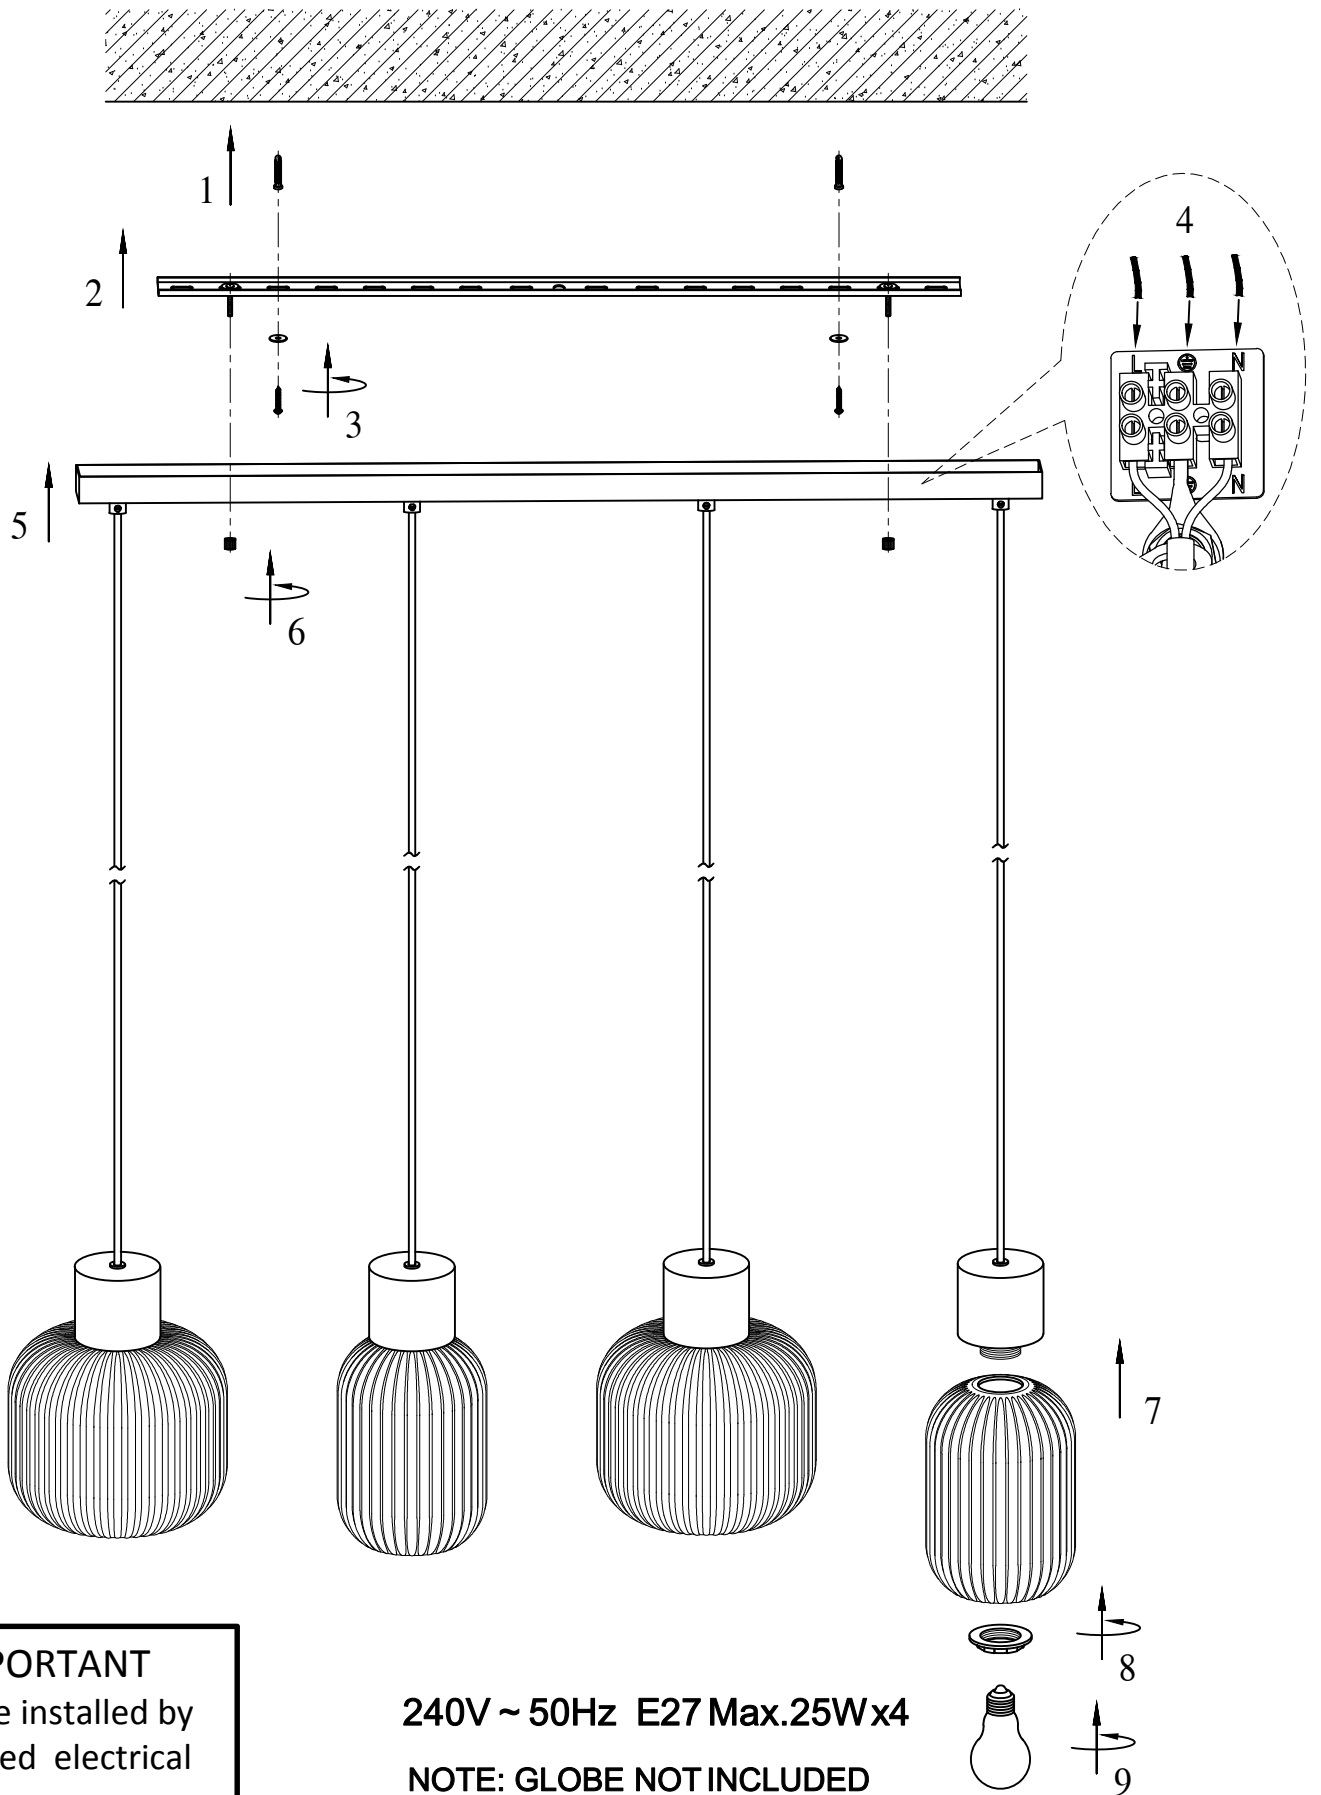

ITEM NO.: NORI PE4 -BKOM

IMPORTANT
Must be installed by
a qualified electrical
contractor.
Install in accordance
with AS/NZ3000

240V ~ 50Hz E27 Max.25Wx4

NOTE: GLOBE NOT INCLUDED

- Disclaimer:
-  Tools not included
 -  Shade ring attached on lamp holder
 -  Globe(s) not included