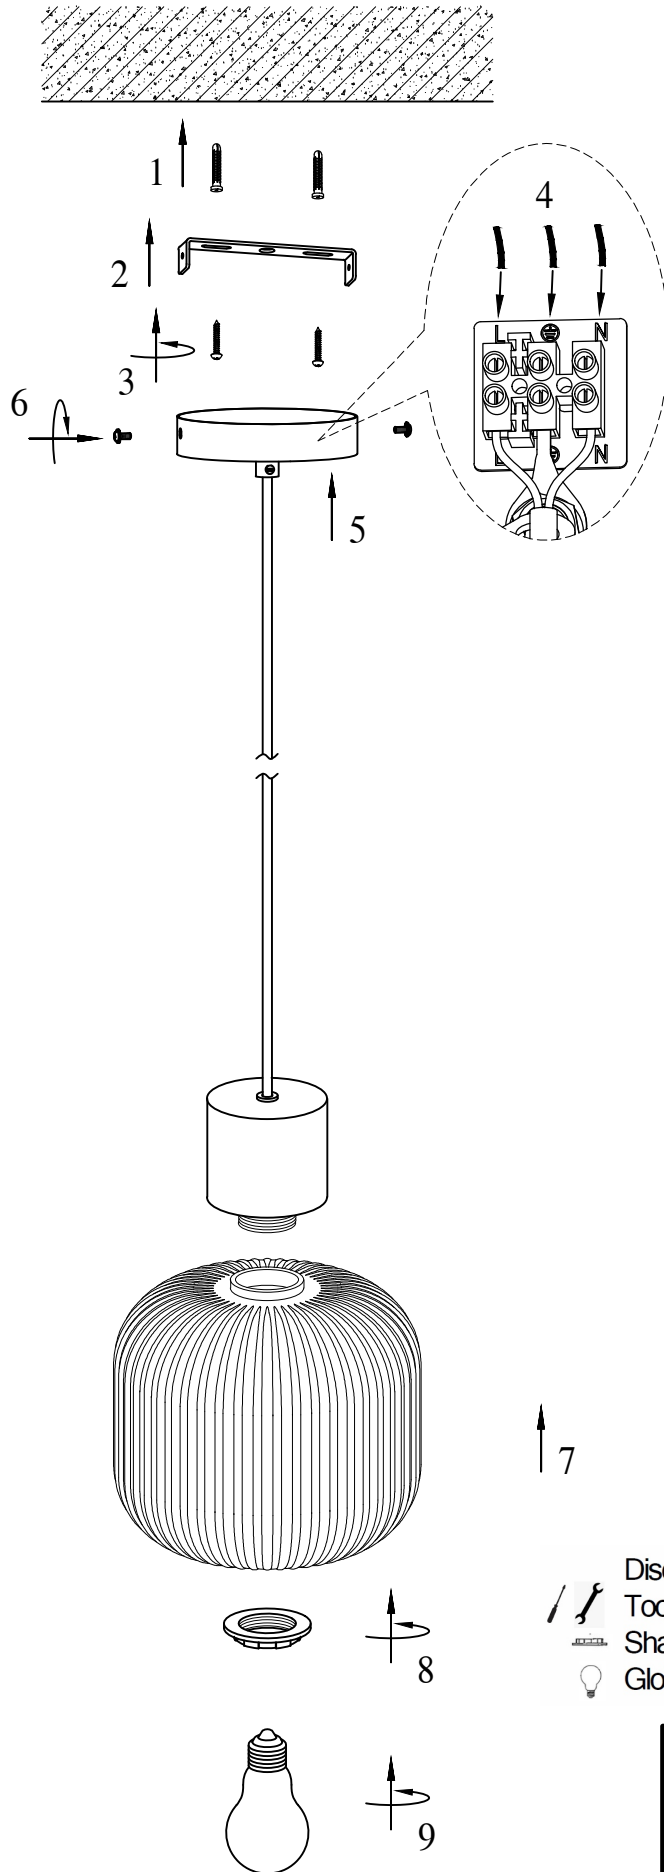

ITEM NO.: NORI PE20 -BKOM

Disclaimer:
Tools not included
Shade ring attached on lamp holder
Globe(s) not included

Telbix.

240V ~ 50Hz E27 Max.25W x1

NOTE: GLOBE NOT INCLUDED

IMPORTANT
Must be installed by
a qualified electrical
contractor.
Install in accordance
with AS/NZ3000