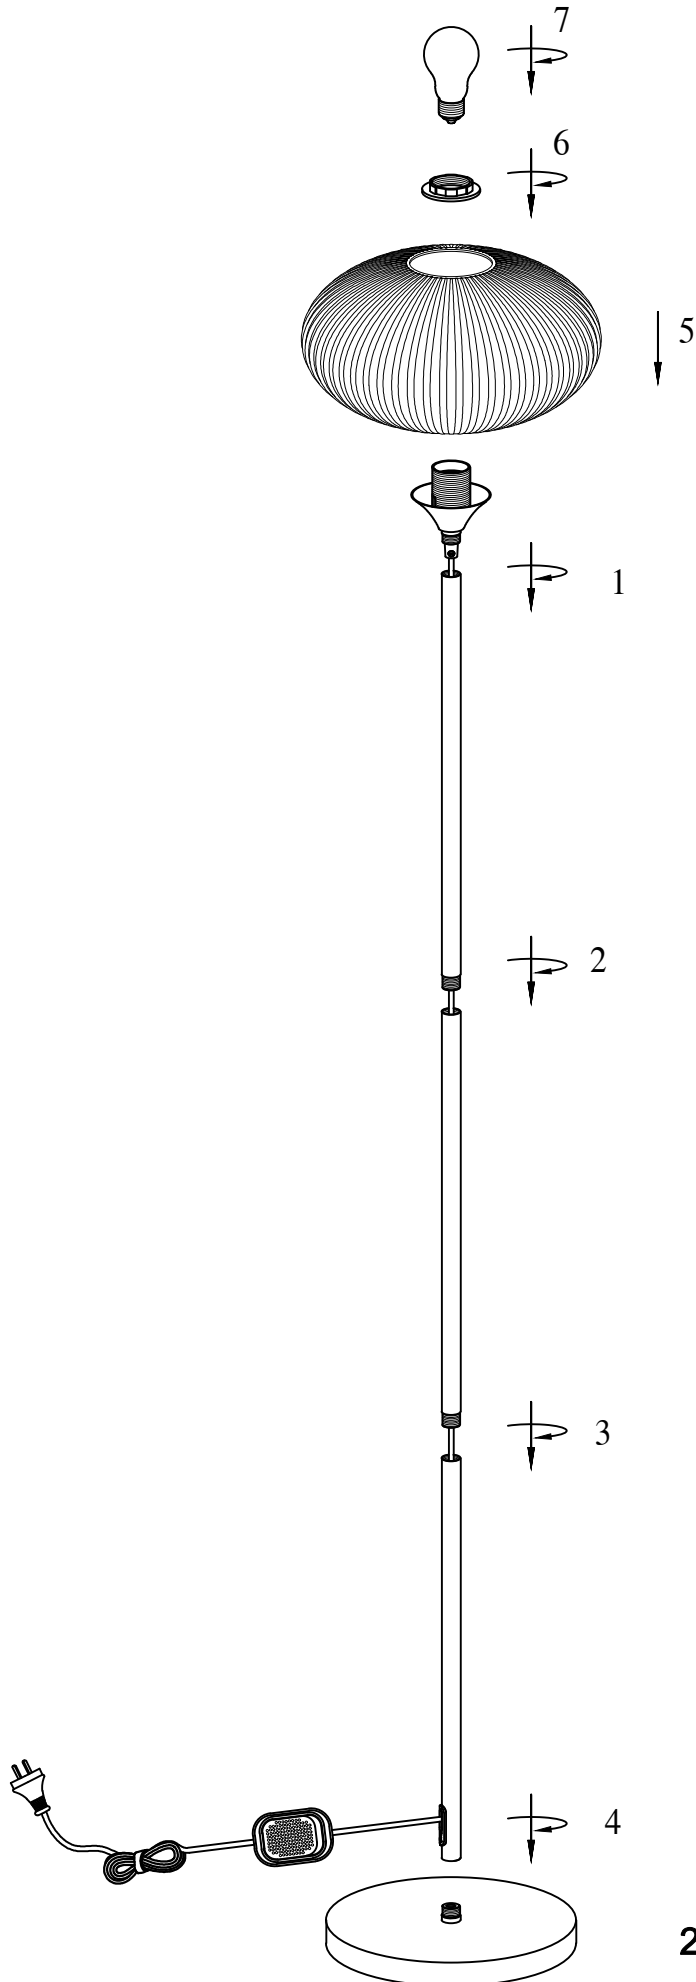

# ITEM NO.:NORI FL -BKOM

- Disclaimer:
-  Tools not included
  -  Shade ring attached on lamp holder
  -  Globe(s) not included

240V ~ 50Hz E27 Max.25W x1

NOTE: GLOBE NOT INCLUDED

Telbix.