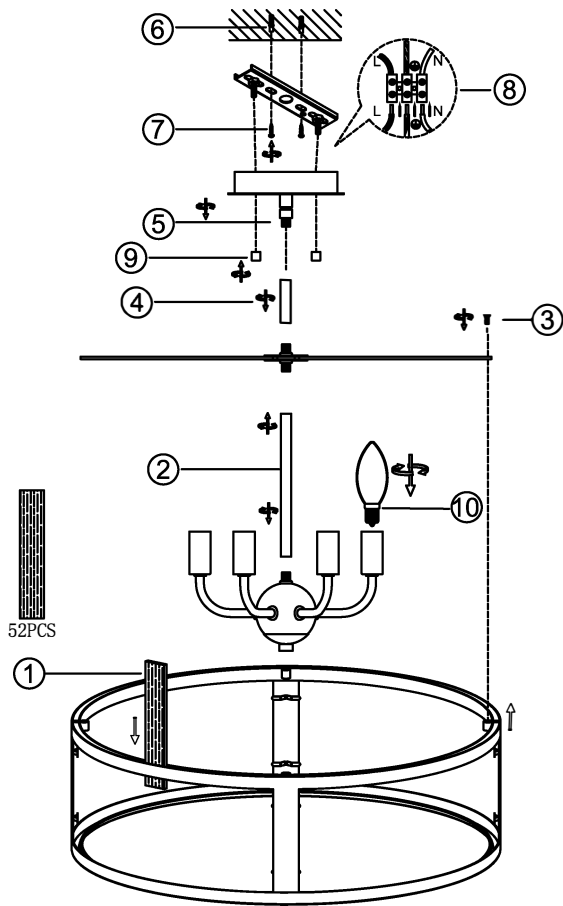

ITEM NO.: NOREL PE6

CTC

PENDANT

IP20

Telbix.

240V - 50Hz E 14 Max.25Wx6

NOTE: GLOBE NOT INCLUDED

IMPORTANT
Must be installed by
a qualified electrical
contractor.
Install in accordance
with AS/NSZ3000