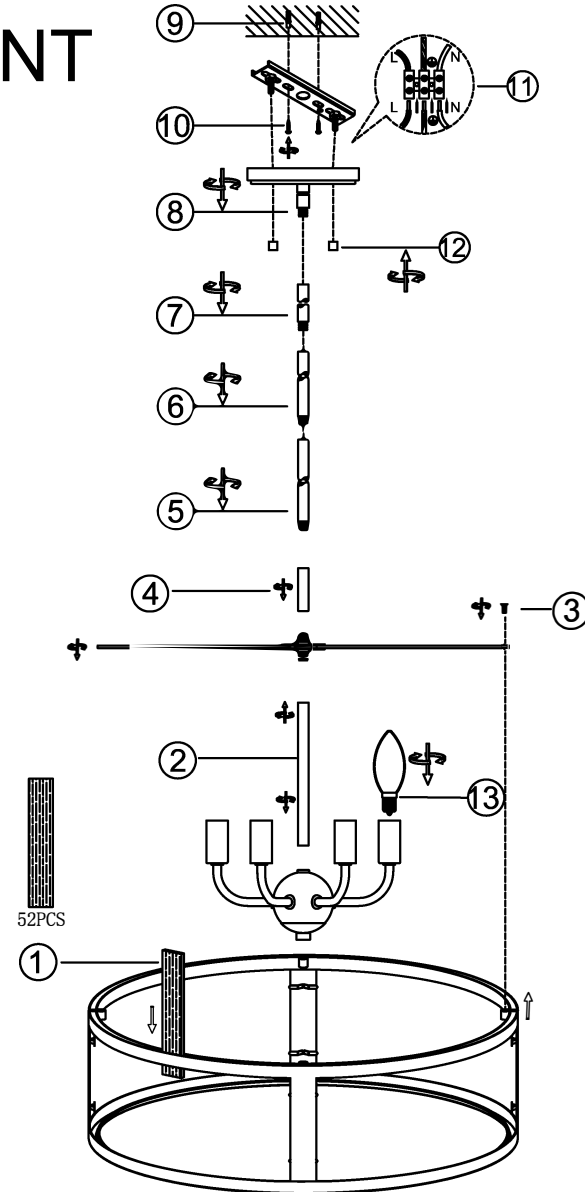

ITEM NO.: NOREL PE6

CTC

PENDANT

IP20

Telbix.

240V - 50Hz E 14 Max.25Wx6

NOTE: GLOBE NOT INCLUDED

IMPORTANT
Must be installed by
a qualified electrical
contractor.
Install in accordance
with AS/NSZ3000