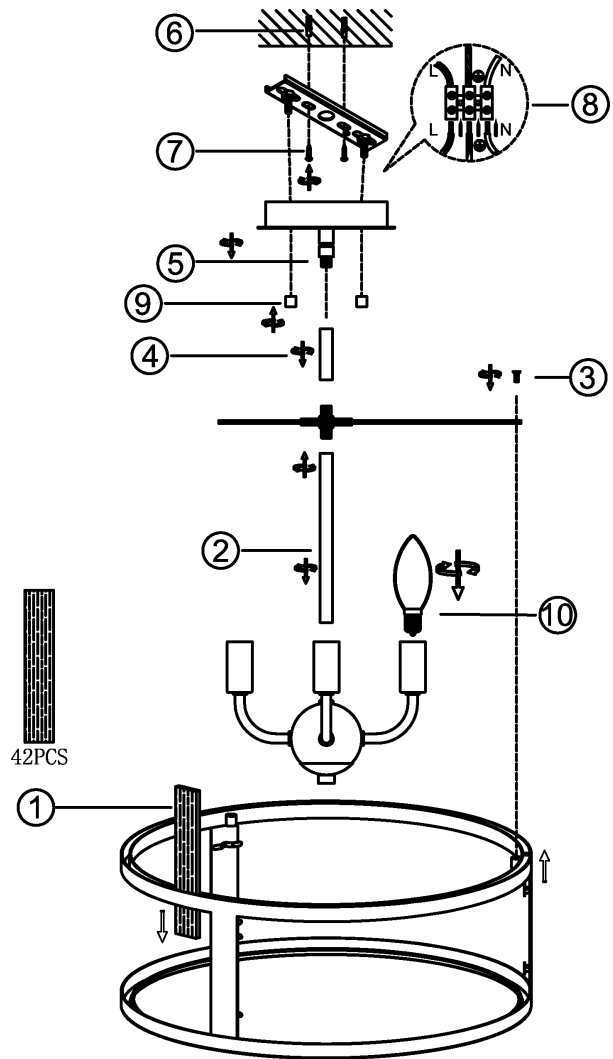

ITEM NO.: NOREL PE4

CTC

PENDANT

IP20

Telbix.

240V - 50Hz E 14 Max.25Wx4

NOTE: GLOBE NOT INCLUDED

**IMPORTANT**  
Must be installed by  
a qualified electrical  
contractor.  
Install in accordance  
with AS/NSZ3000