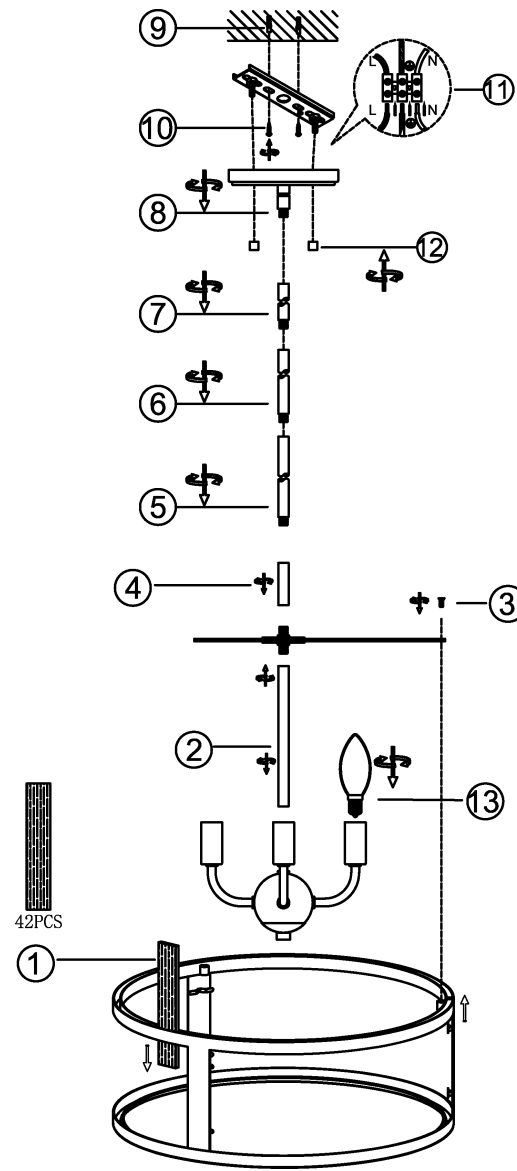

ITEM NO.: NOREL PE4

CTC

PENDANT

IP20

Telbix.

240V - 50Hz E 14 Max.25Wx4

NOTE: GLOBE NOT INCLUDED

**IMPORTANT**  
Must be installed by  
a qualified electrical  
contractor.  
Install in accordance  
with AS/NSZ3000