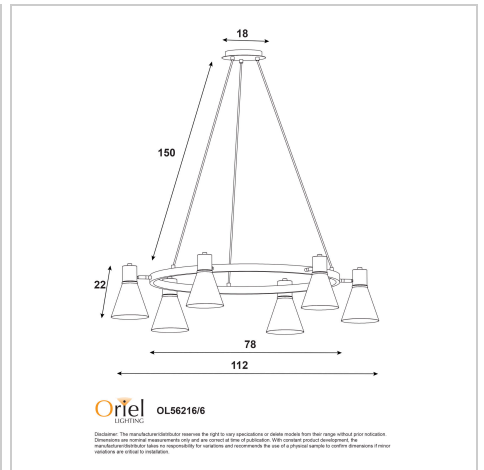

Fitting Suspension	H150
Fitting Other Dimension	Shade Opening D16
Cord / Wire Material	BLACK PVC
Supplier Code	OL56216/6SB
UPI	9324879225328
Electrician To Install	This fitting should be installed by a licenced electrician
Warranty / Guarantee	12 Month Replacement Guarantee

Images

Unless stated, fittings do not include globes (bulbs). No representations are made as to the suitability of this product for your application. All fixed lights (other than DIY lights) should be installed by a licensed electrical contractor. Due to continuing product development, some specifications may change over time. Refer to our detailed Terms and Conditions, online at: www.oriel-lighting.com.au | Details and specifications are current at the time of printing, and with constant product development, subject to change.

(c) Oriel Lighting

quality lighting at affordable prices | specifications subject to change without notice - check the website for the latest information | www.oriel-lighting.com.au