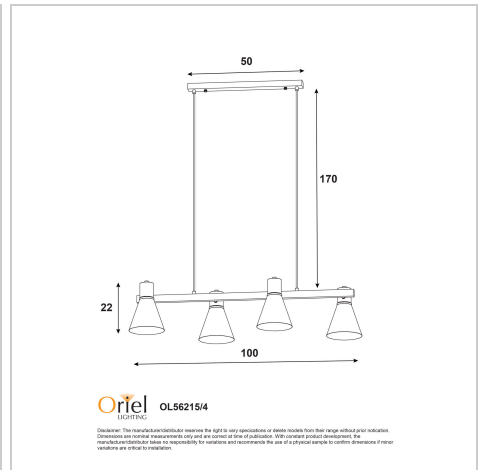

Fitting Suspension	170
Fitting Other Dimension	Shade Opening D16
Cord / Wire Material	BLACK PVC
Supplier Code	OL56215/4SB
UPI	9324879225311
Electrician To Install	This fitting should be installed by a licenced electrician
Warranty / Guarantee	12 Month Replacement Guarantee

Images

Unless stated, fittings do not include globes (bulbs). No representations are made as to the suitability of this product for your application. All fixed lights (other than DIY lights) should be installed by a licensed electrical contractor. Due to continuing product development, some specifications may change over time. Refer to our detailed Terms and Conditions, online at: www.oriel-lighting.com.au | Details and specifications are current at the time of printing, and with constant product development, subject to change.

(c) Oriel Lighting

quality lighting at affordable prices | specifications subject to change without notice - check the website for the latest information | www.oriel-lighting.com.au