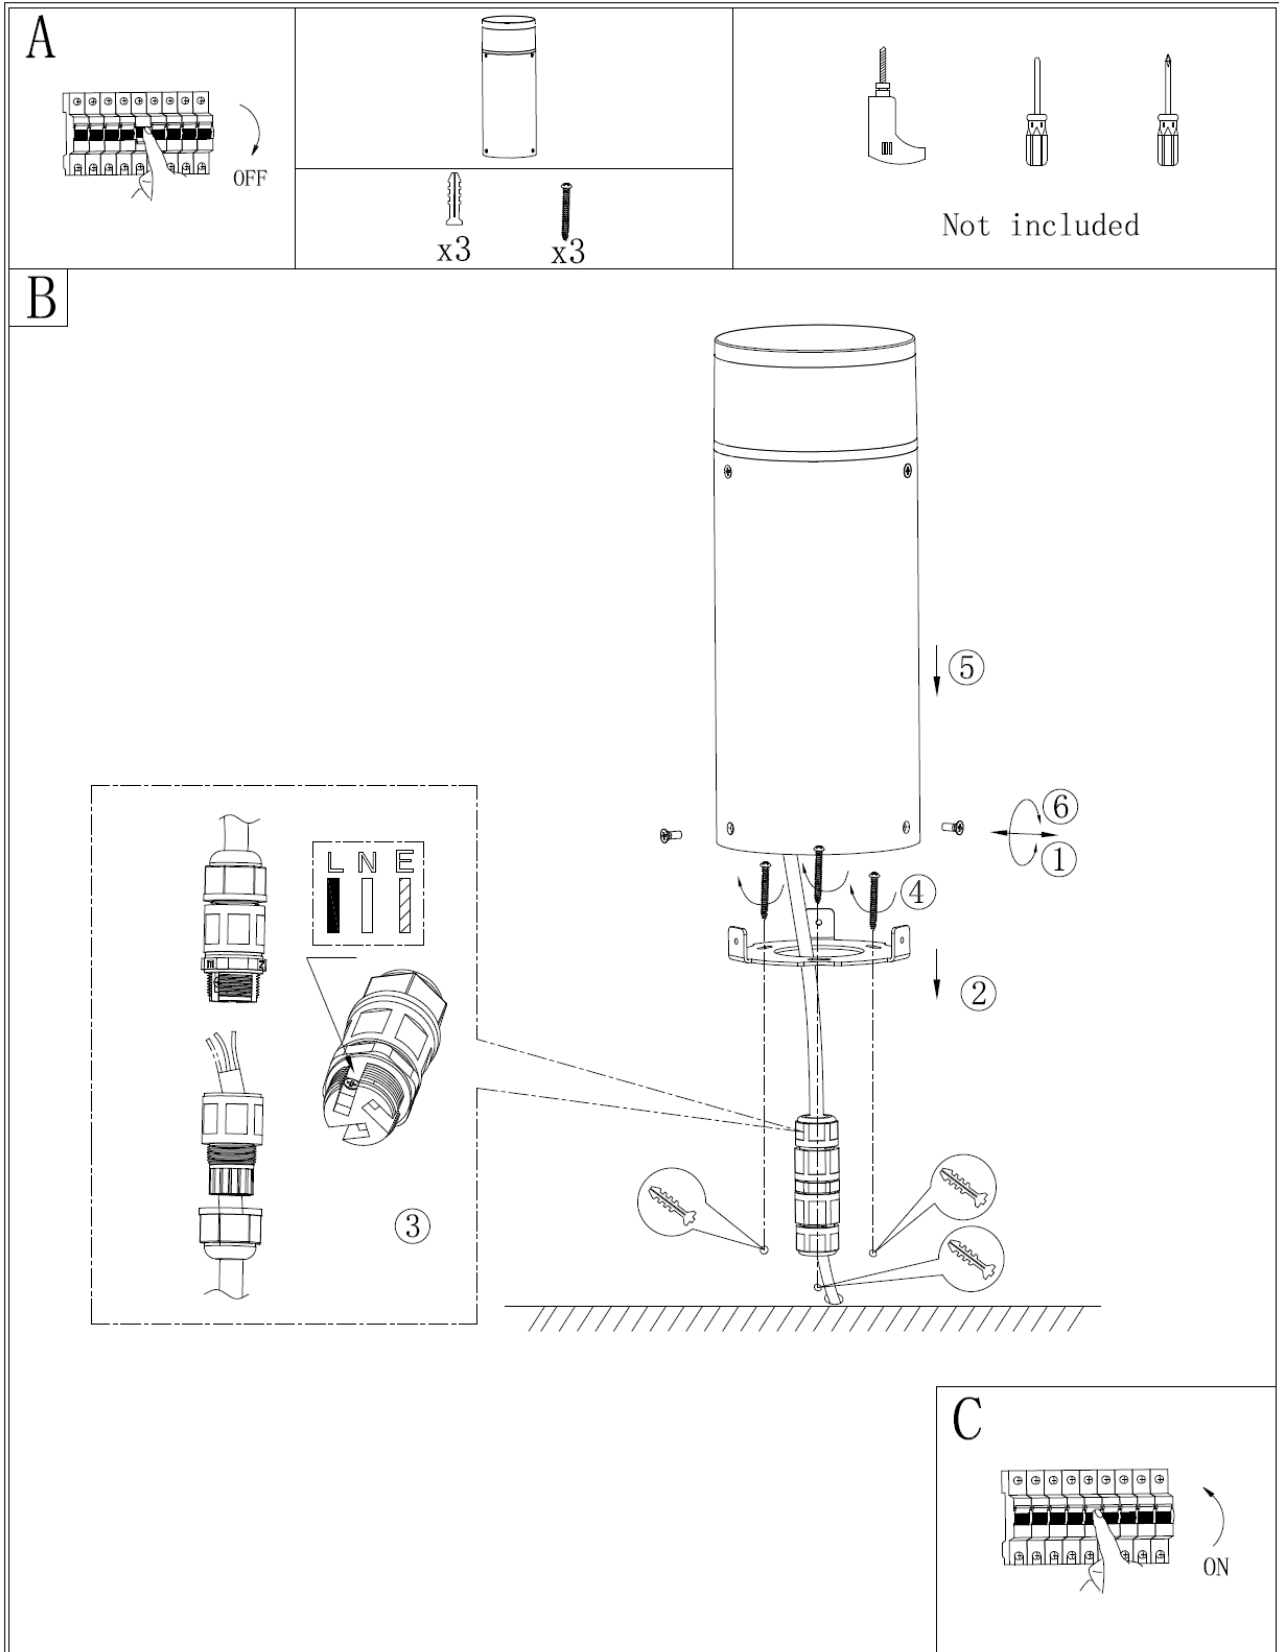

ITEM NO.:NORAL EX.P

Telbix.

240V ~ 50Hz LED 10W
3000K NO-DIM

IMPORTANT

Must be installed by a qualified electrical contractor. Install in accordance with AS/NZS3000