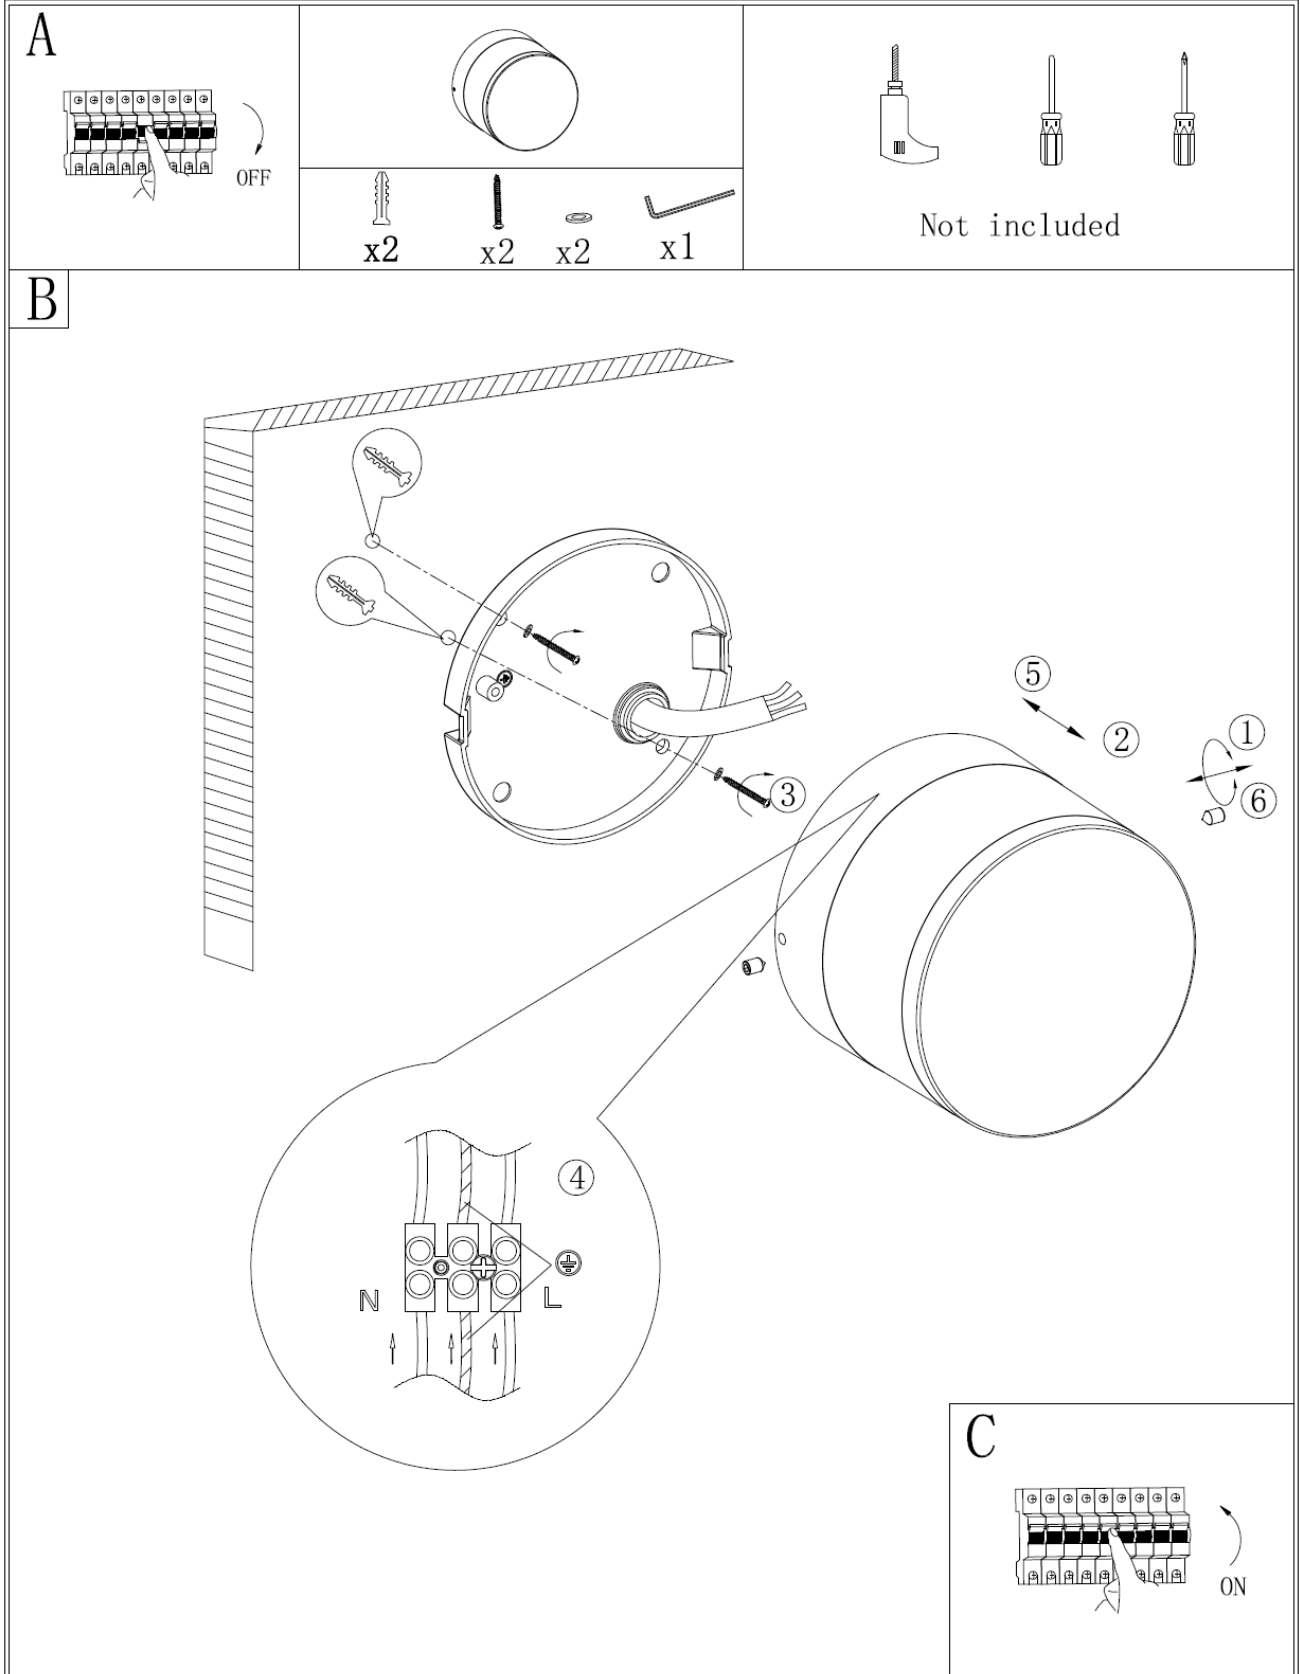

ITEM NO.:NORAL EX

Telbix.

240V ~ 50Hz LED 10W
3000K NO-DIM

IMPORTANT

Must be installed by a qualified electrical contractor. Install in accordance with AS/NZS3000