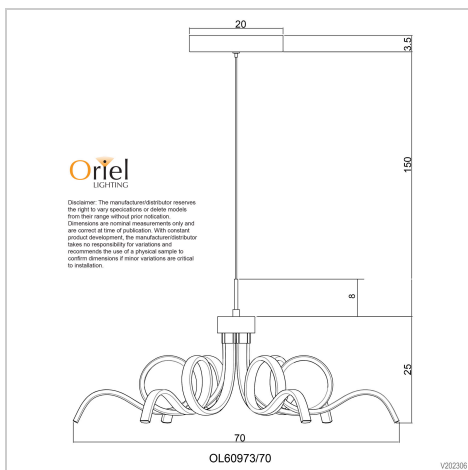

Lumen Output	3200lm
Colour Temperature	CTS3000/4000/5000K
Colour Rendition (CRI)	>Ra83
IP Rating	IP20
Dimmable	Dimmable with LED friendly dimmer
PLU	76539
Supplier Code	OL60973/70WH
UPI	9324879224598
In The Box	1 x pendant
Electrician To Install	This fitting should be installed by a licenced electrician
Warranty / Guarantee	12 Month Replacement Guarantee

Images

Unless stated, fittings do not include globes (bulbs). No representations are made as to the suitability of this product for your application. All fixed lights (other than DIY lights) should be installed by a licensed electrical contractor. Due to continuing product development, some specifications may change over time. Refer to our detailed Terms and Conditions, online at: www.oriel-lighting.com.au | Details and specifications are current at the time of printing, and with constant product development, subject to change.

(c) Oriel Lighting