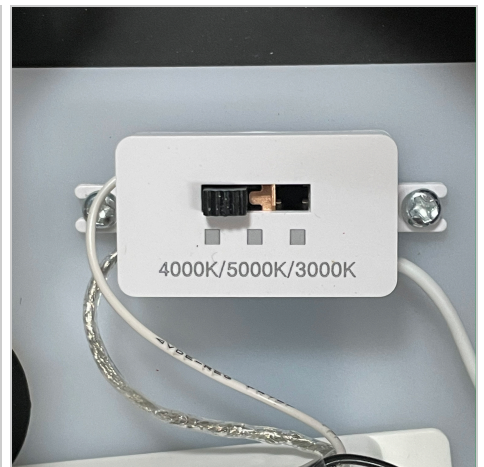

Lumen Output	3200lm
Colour Temperature	CTS3000/4000/5000K
Colour Rendition (CRI)	>Ra83
IP Rating	IP20
Dimmable	Dimmable with LED friendly dimmer
PLU	76538
Supplier Code	OL60973/70BK
UPI	9324879224581
In The Box	1 x pendant
Electrician To Install	This fitting should be installed by a licenced electrician
Warranty / Guarantee	12 Month Replacement Guarantee

Images

Unless stated, fittings do not include globes (bulbs). No representations are made as to the suitability of this product for your application. All fixed lights (other than DIY lights) should be installed by a licensed electrical contractor. Due to continuing product development, some specifications may change over time. Refer to our detailed Terms and Conditions, online at: www.oriel-lighting.com.au | Details and specifications are current at the time of printing, and with constant product development, subject to change.

(c) Oriel Lighting