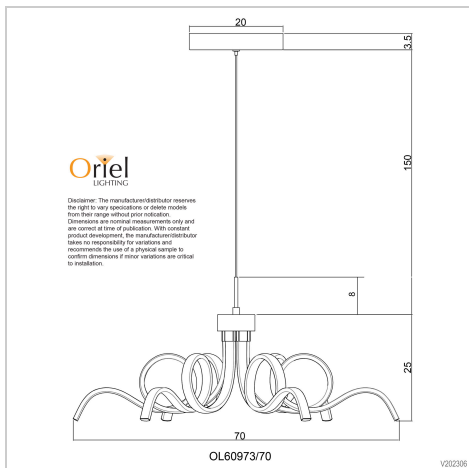

Lumen Output	3200lm
Colour Temperature	CTS3000/4000/5000K
Colour Rendition (CRI)	>Ra83
IP Rating	IP20
Dimmable	Dimmable with LED friendly dimmer
PLU	76538
Supplier Code	OL60973/70BK
UPI	9324879224581
In The Box	1 x pendant
Electrician To Install	This fitting should be installed by a licenced electrician
Warranty / Guarantee	12 Month Replacement Guarantee

Images

Unless stated, fittings do not include globes (bulbs). No representations are made as to the suitability of this product for your application. All fixed lights (other than DIY lights) should be installed by a licensed electrical contractor. Due to continuing product development, some specifications may change over time. Refer to our detailed Terms and Conditions, online at: www.oriel-lighting.com.au | Details and specifications are current at the time of printing, and with constant product development, subject to change.

(c) Oriel Lighting