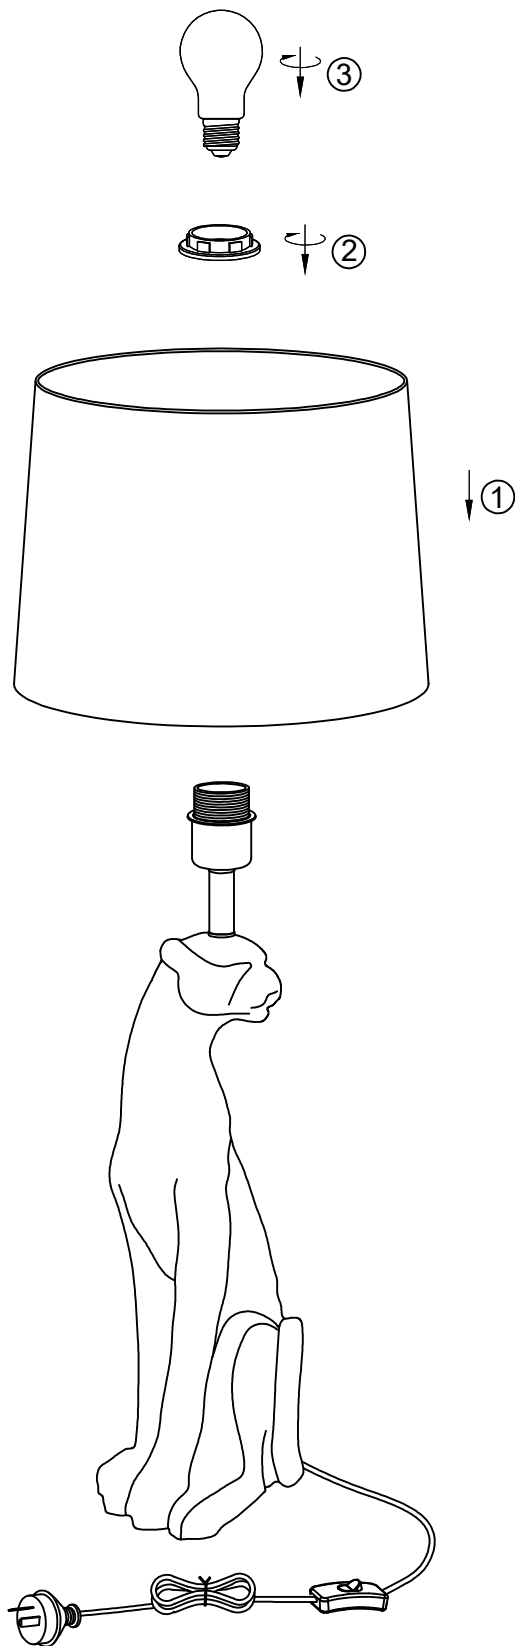

ITEM NO.: NALA TL

240V~50Hz E27 Max.25W x1

NOTE: GLOBE NOT INCLUDED

Telbix.

Disclaimer:

Tools not included

Shade ring attached on lamp holder

Globe(s) not included