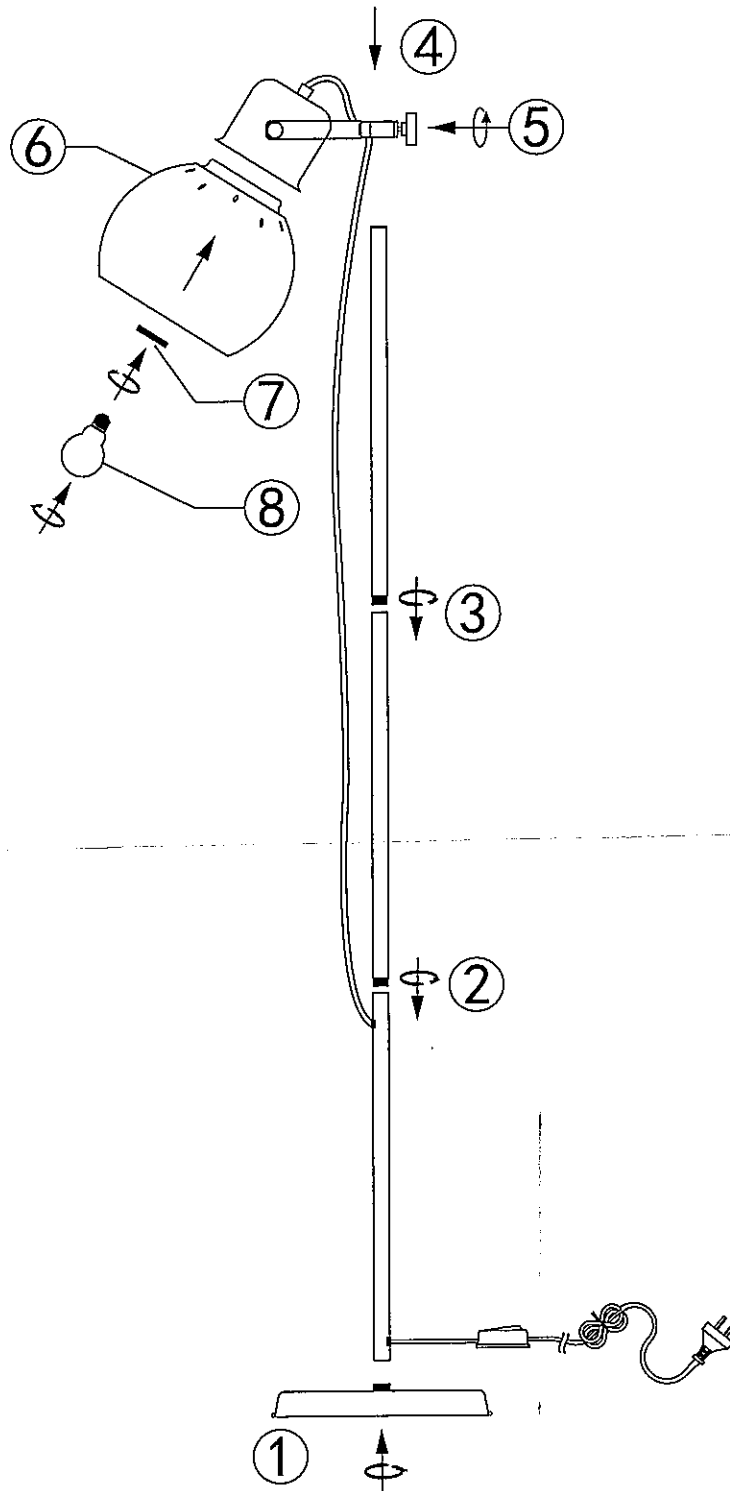

# ITEM NO.: MENTO FL

240V~50Hz E27 MAX.25W

**Telbix.**

NOTE: GLOBE NOT INCLUDED