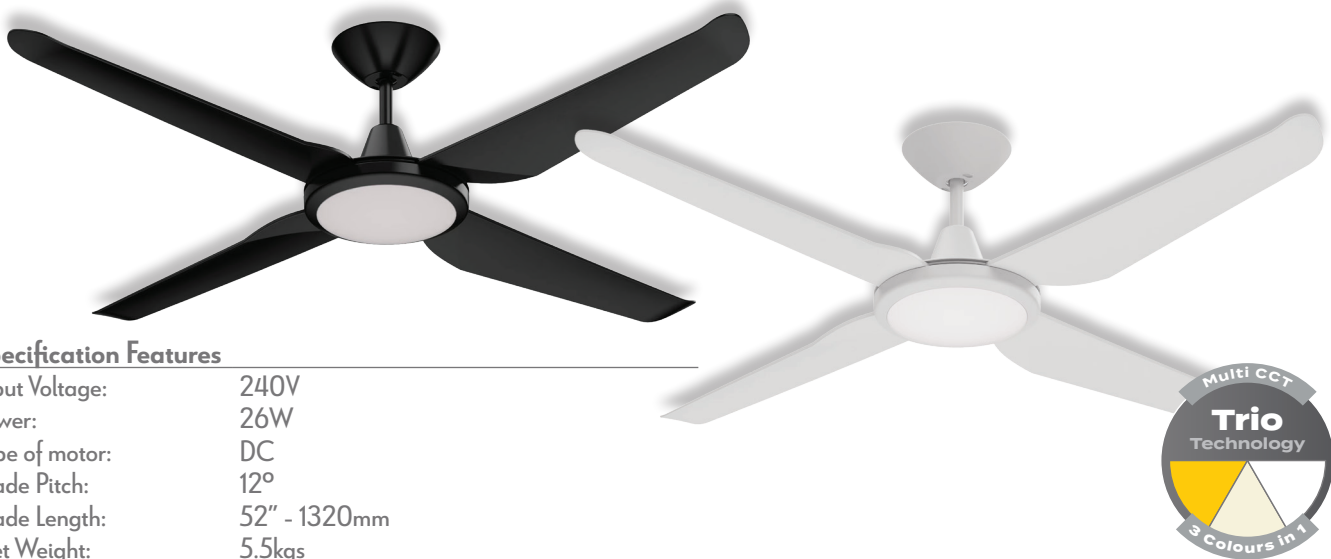

Motion-52-Light 4 Blade 52" Ceiling Fan with light

Description

The MOTION DC Ceiling Fan Series is one of the latest releases to the market, with a modern and slimline design that offers a simplistic look which will suit most decors. Available in 52" 1320mm blade length with the choice of no light or 18W LED CCT Switchable light. Choose from 3000K Warm White, 4000K Neutral White or 6000K White via the remote control. The remote control also features a 9 speed function and fan timer and reverse Winter/Summer mode included. Light models are fully dimmable via remote control. Constructed from ABS Polymer, the MOTION Series is lightweight, quiet and offers superior airflow. Super energy efficient DC Motor, drawing only 26W at high speed. Smart fan adaptable with a smart chip accessory, that is compatible with Google Home and Alexa. Other optional accessories include extension rods, DC Bluetooth Wall Controller as well as Ceiling Pitch Accessory for raked ceiling installations. Suitable for Indoor and Outdoor Undercover use. Backed by a 6 Year Warranty*.

Specification Features

Input Voltage:	240V
Power:	26W
Type of motor:	DC
Blade Pitch:	12°
Blade Length:	52" - 1320mm
Net Weight:	5.5kgs
Construction:	ABS Polymer motor, canopy and blades
Airflow:	14,310 m ³ /h
Winter/Summer Function:	Yes
Tropically Rated:	Yes
Extension Rod Available:	Yes
Remote Control:	Yes
Luminaire (LED):	18W
CCT:	3000K - 4000K - 6000K
Dimmable:	Yes
CRI	≥80
Luminaire Lifespan (hrs):	10,000hrs