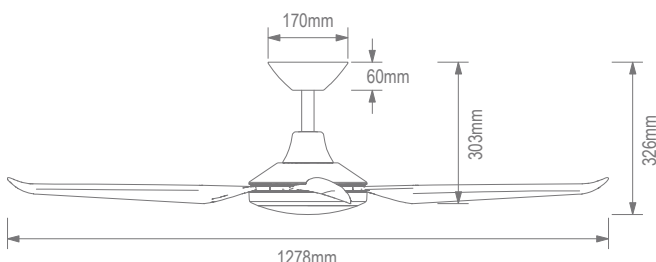

Diagrams / Additional

Note: Do NOT install on a raked or sloped ceiling without the use of the optional 38° Ceiling Kit, as this will damage the receiver housed in the canopy.

Item No.	Variant		CCT
	Blk	Wht	
MOTION-52-L	60050	60051	TRIO
CFA-DR1	60100	60101	N/A
CFA-WC1	60110		N/A

Box Measurements: 617mm x 282mm x 315mm
Gross Weight: 8kgs