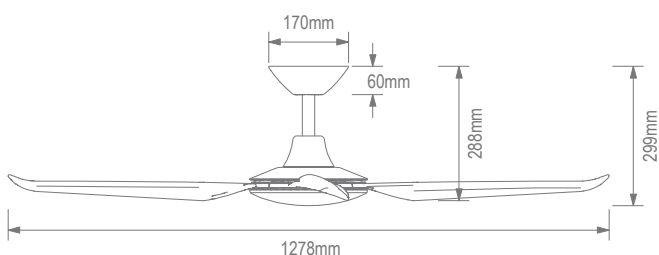

Motion-52 4 Blade 52" Ceiling Fan

Description

The MOTION DC Ceiling Fan Series is one of the latest releases to the market, with a modern and slimline design that offers a simplistic look which will suit most decors. Available in 52" 1320mm blade length with the choice of no light or 18W LED CCT Switchable light. Choose from 3000K Warm White, 4000K Neutral White or 6000K White via the remote control. The remote control also features a 9 speed function and fan timer and reverse Winter/ Summer mode included. Light models are fully dimmable via remote control. Constructed from ABS Polymer, the MOTION Series is lightweight, quiet and offers superior airflow. Super energy efficient DC Motor, drawing only 26W at high speed. Smart fan adaptable with a smart chip accessory, that is compatible with Google Home and Alexa. Other optional accessories include extension rods, DC Bluetooth Wall Controller as well as Ceiling Pitch Accessory for raked ceiling installations. Suitable for Indoor and Outdoor Undercover use. Backed by a 6 Year Warranty*.

Specification Features

Input Voltage:	240V
Motor Power:	26W
Type of motor:	DC
Blade Pitch:	12°
Blade Length:	52" - 1320mm
Net Weight:	5kgs
Construction:	ABS Polymer motor, canopy and blades
Airflow:	14,310 m ³ /h
Winter/Summer Function:	Yes
Tropically Rated:	Yes
Extension Rod Available:	Yes
Remote Control:	Yes

Diagrams / Additional

Item No.	Variant	
	Blk	Wht
MOTION-52	60040	60041
CFA-DR1	60100	60101
CFA-WC1	60110	

Box Measurements: 617mm x 282mm x 315mm
Gross Weight: 7.5kgs