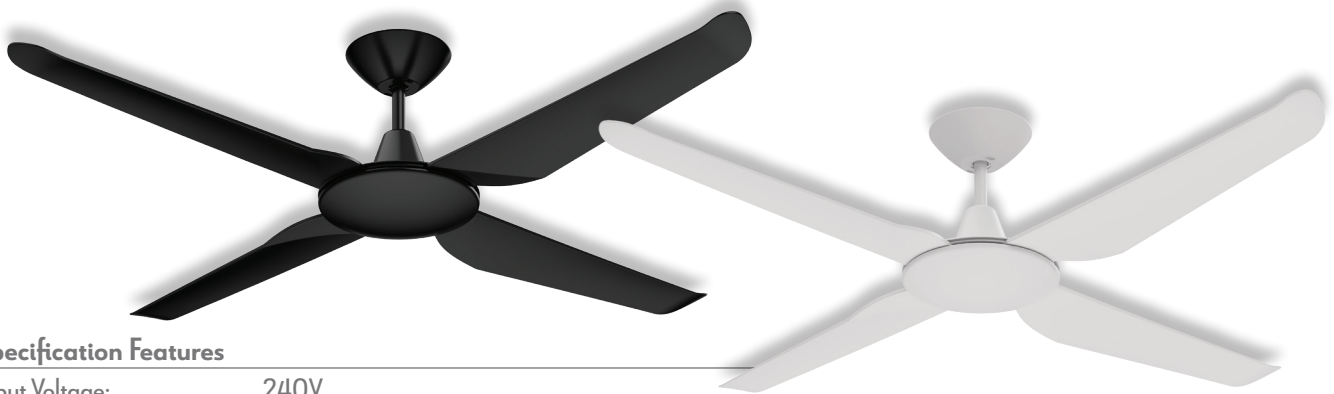

Motion-52 4 Blade 52" Ceiling Fan

Description

The MOTION DC Ceiling Fan Series is one of the latest releases to the market, with a modern and slimline design that offers a simplistic look which will suit most decors. Available in 52" 1320mm blade length with the choice of no light or 18W LED CCT Switchable light. Choose from 3000K Warm White, 4000K Neutral White or 6000K White via the remote control. The remote control also features a 9 speed function and fan timer and reverse Winter/ Summer mode included. Light models are fully dimmable via remote control. Constructed from ABS Polymer, the MOTION Series is lightweight, quiet and offers superior airflow. Super energy efficient DC Motor, drawing only 26W at high speed. Smart fan adaptable with a smart chip accessory, that is compatible with Google Home and Alexa. Other optional accessories include extension rods, DC Bluetooth Wall Controller as well as Ceiling Pitch Accessory for raked ceiling installations. Suitable for Indoor and Outdoor Undercover use. Backed by a 6 Year Warranty*.

Specification Features

Input Voltage:	240V
Motor Power:	26W
Type of motor:	DC
Blade Pitch:	12°
Blade Length:	52" - 1320mm
Net Weight:	5kgs
Construction:	ABS Polymer motor, canopy and blades
Airflow:	14,310 m ³ /h
Winter/Summer Function:	Yes
Tropically Rated:	Yes
Extension Rod Available:	Yes
Remote Control:	Yes