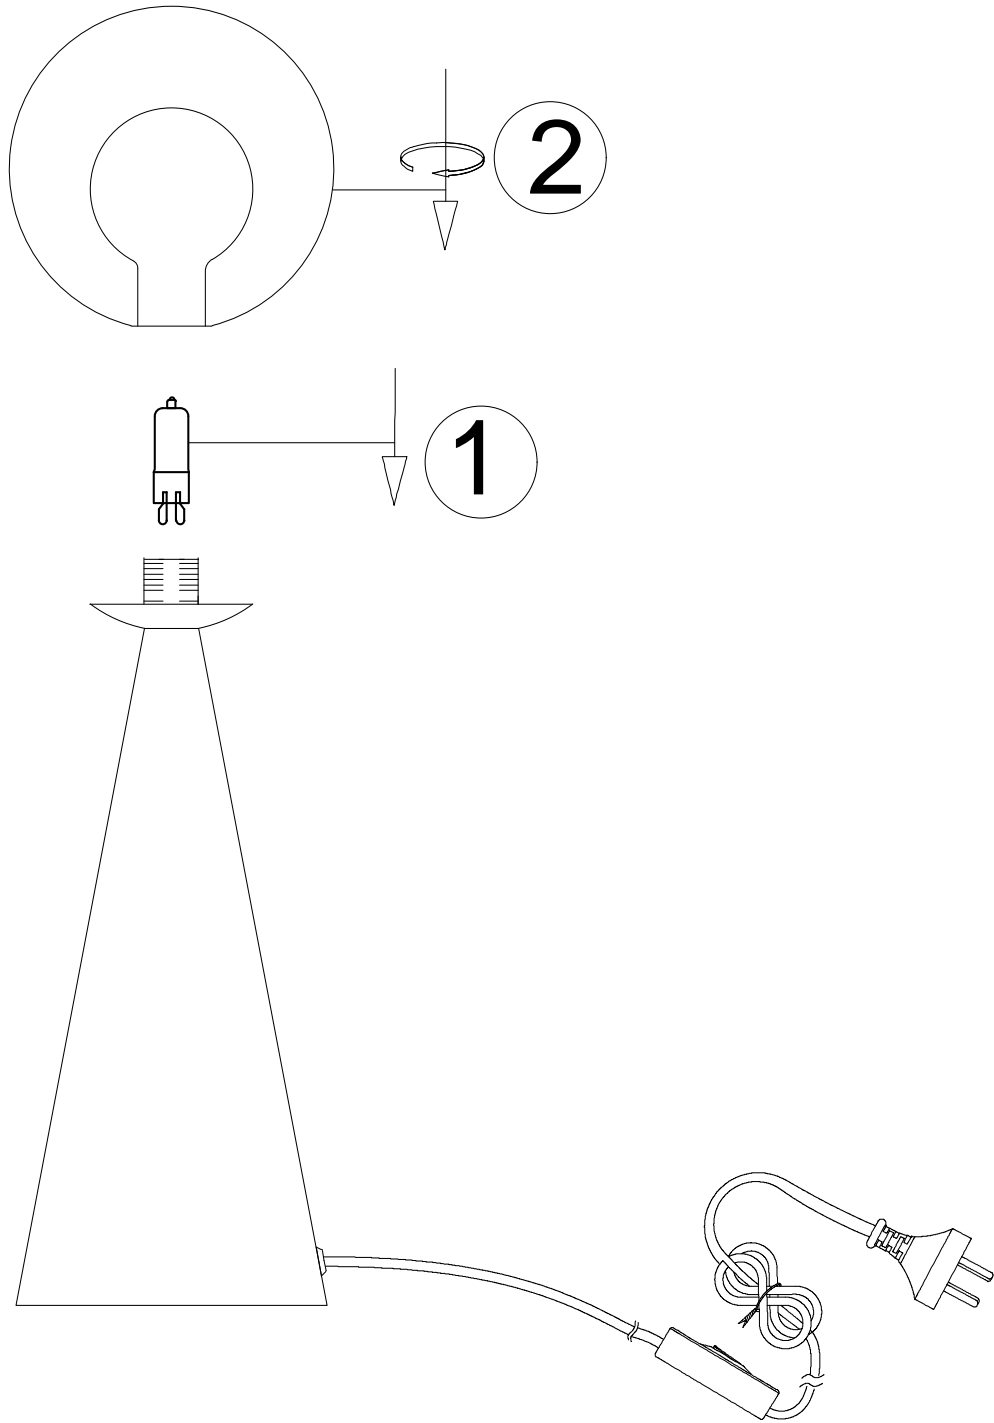

ITEM NO.: MOSARI TL

IP20

240V ~ 50Hz G9 Max.6Wx1

NOTE: GLOBE NOT INCLUDED

Telbix.