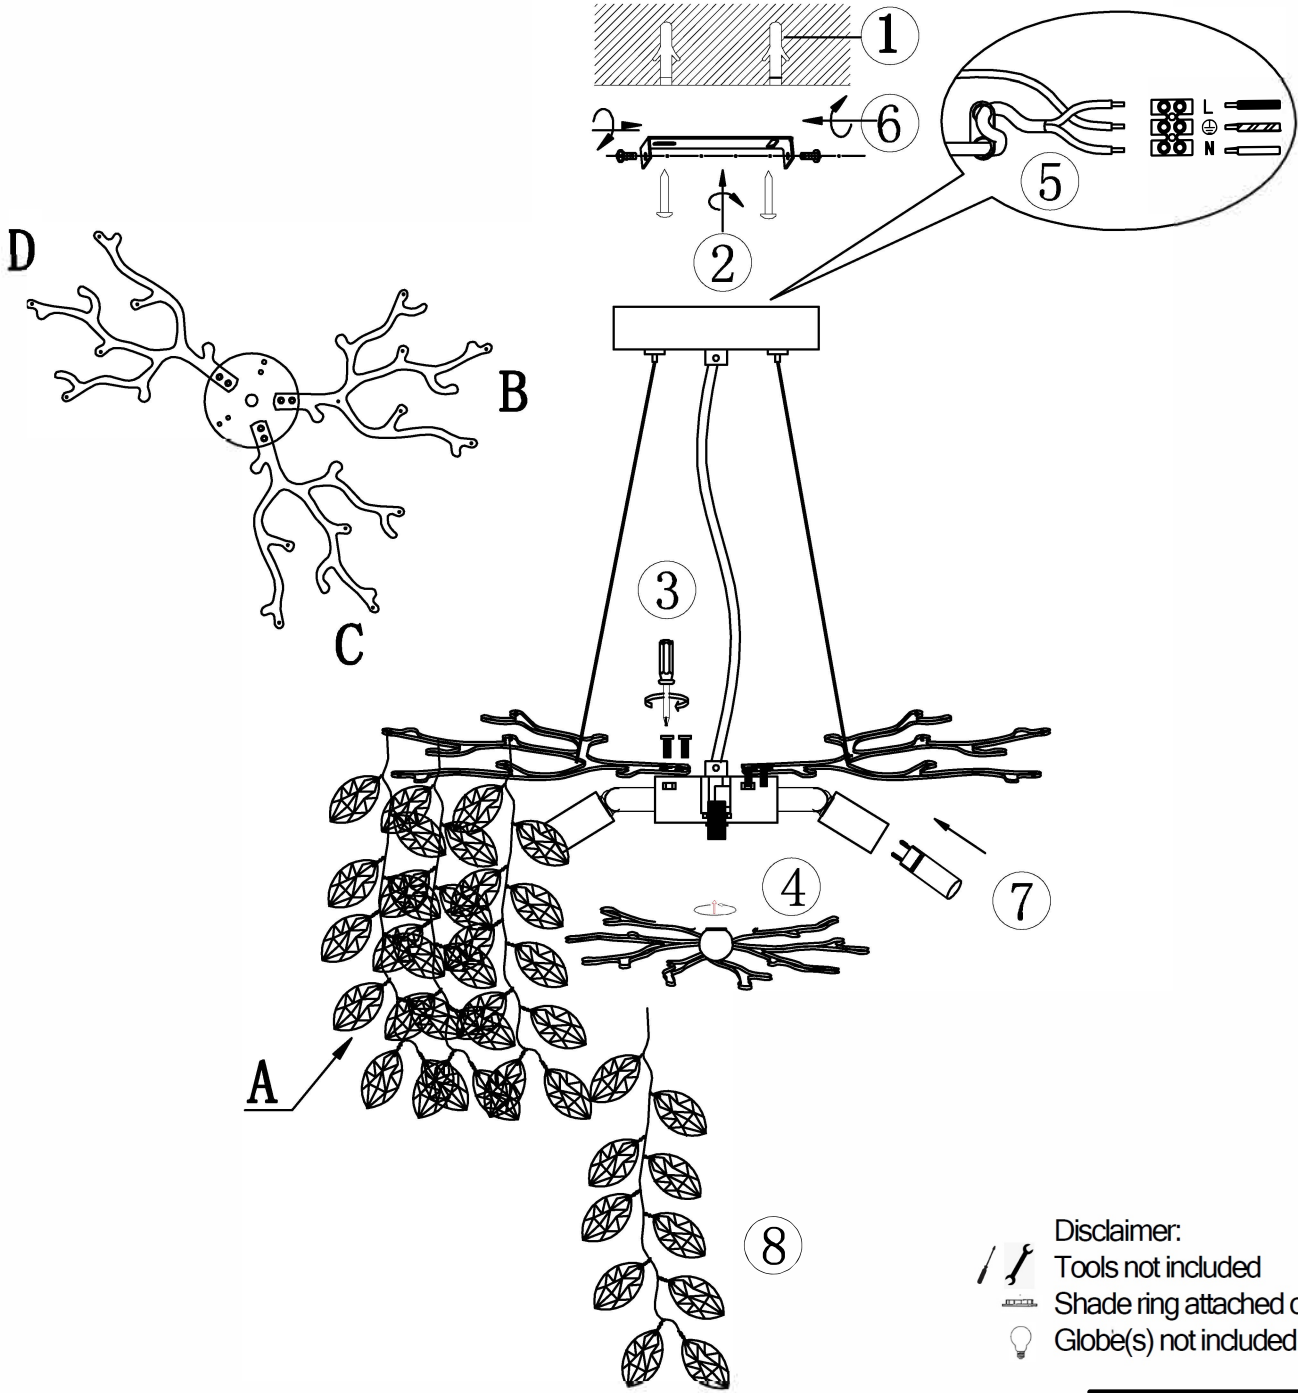

ITEM NO.: MOLENA PE5

Disclaimer:
 Tools not included
 Shade ring attached on lamp holder
 Globe(s) not included

A		31pcs
----------	---	--------------

240V ~ 50Hz G9 Max.6W x5

NOTE: GLOBE NOT INCLUDED

IMPORTANT

Must be installed by a qualified electrical contractor.
 Install in accordance with AS/NZS3000