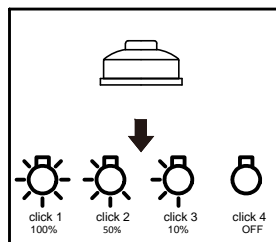

ITEM NO.:MODRIC FL

Disclaimer:
 Tools not included
 Shade ring attached on lamp holder
 Globe(s) not included

Telbix.

240V ~ 50Hz LED 24W 3000K