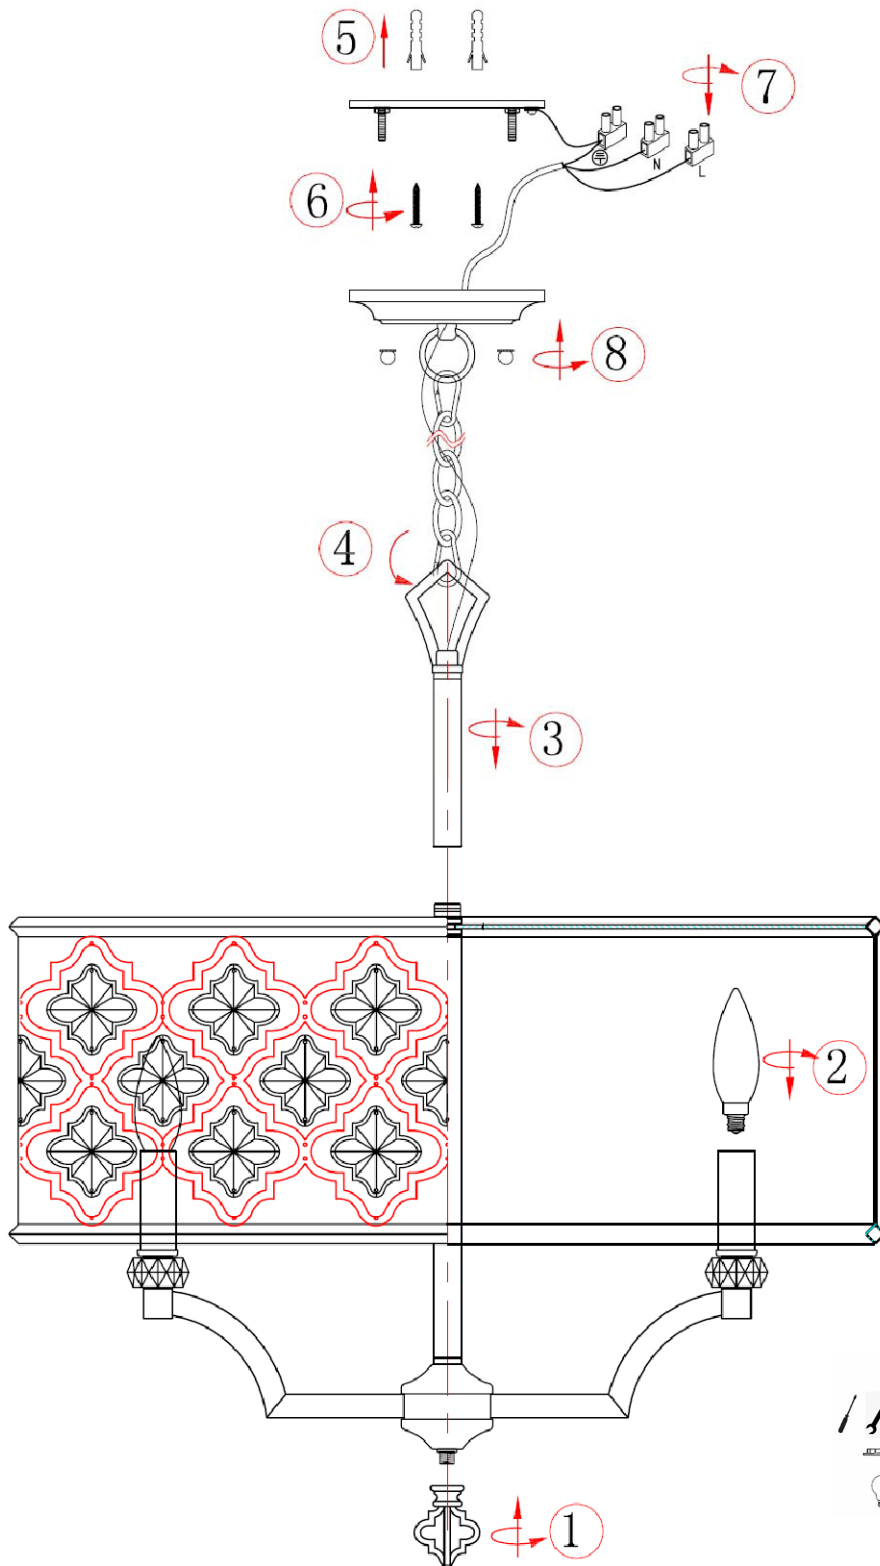

# ITEM NO.:MIMOSA PE61-MC

- Disclaimer:
-  Tools not included
  -  Shade ring attached on lamp holder
  -  Globe(s) not included

240V ~ 50Hz E14 Max.25Wx6

NOTE: GLOBE NOT INCLUDED